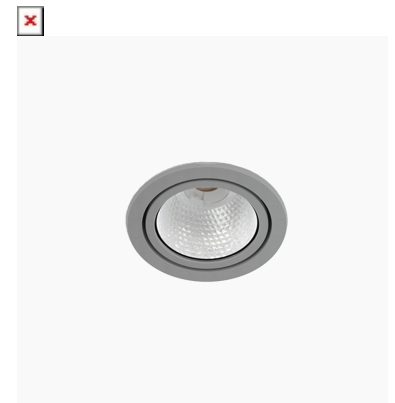

TITAN MICRO 1200, 930 (BBBL), SPOT W/ GLASS, BLACK

ITAB

- ✓ Techo discreto y de aspecto limpio
- ✓ Disponible en varios tamaños y paquetes de lúmenes
- ✓ Instalación sin herramientas
- ✓ Disponible en blanco, negro y gris

TECHNICAL SPECIFICATION

Product Code	328-500-20
Colour	Black
Control	On/off
CRI light colour	930 (BBBL)
Delivered lumen output lm	1150
Driver	Stand alone, included
EEL	E
Light distribution	Spot
Lightsource	LED COB
Mains input voltage	220-240 V
Measurements A	71
Measurements B	42
Mounting	Recessed
Position	Fixed
Lifetime	L80 B10, 50.000h
Protection	IP 20, class III
Sawing instructions diameter	64
Start Time	Instant
System power W	11
Unit	mm
Weight	0,2