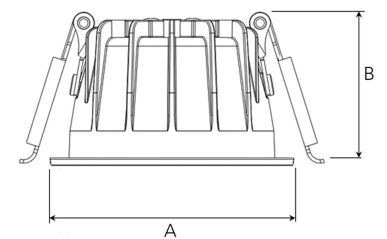

TITAN MICRO 1200, 930 (BBBL), SPOT W/ GLASS, BLACK

ITAB

- ✓ Techo discreto y de aspecto limpio
- ✓ Disponible en varios tamaños y paquetes de lúmenes
- ✓ Instalación sin herramientas
- ✓ Disponible en blanco, negro y gris

TECHNICAL SPECIFICATION

Product Code	328-500-20
Colour	Black
Control	On/off
CRI light colour	930 (BBBL)
Delivered lumen output lm	1150
Driver	Stand alone, included
EEL	E
Light distribution	Spot
Lightsource	LED COB
Mains input voltage	220-240 V
Measurements A	71
Measurements B	42
Mounting	Recessed
Position	Fixed
Lifetime	L80 B10, 50.000h
Protection	IP 20, class III
Sawing instructions diameter	64
Start Time	Instant
System power W	11
Unit	mm
Weight	0,2

A= 71mm, B= 42mm

Spot	15°		27°		36°		56°	
	m	ø	m	ø	m	ø	m	ø
1.0	0.26		0.47		0.65		1.06	
2.0	0.53		0.95		1.30		2.12	
3.0	0.79		1.42		1.95		3.18	

64mm