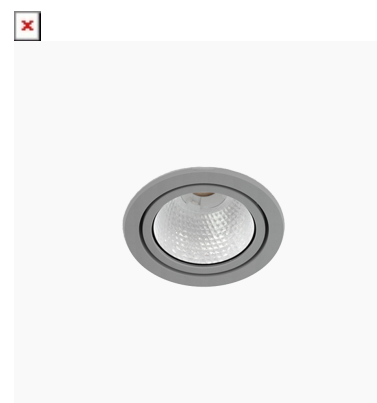

TITAN MICRO 1200, 930 (BBBL), SPOT W/ GLASS, WHITE

ITAB

- ✓ Techo discreto y de aspecto limpio
- ✓ Disponible en varios tamaños y paquetes de lúmenes
- ✓ Instalación sin herramientas
- ✓ Disponible en blanco, negro y gris

TECHNICAL SPECIFICATION

Product Code	328-500-10
Colour	White
Control	On/off
CRI light colour	930 (BBBL)
Delivered lumen output lm	1150
Driver	Stand alone, included
EEL	E
Light distribution	Spot
Lightsource	LED COB
Mains input voltage	220-240 V
Measurements A	71
Measurements B	42
Mounting	Recessed
Position	Fixed
Lifetime	L80 B10, 50.000h
Protection	IP 20, class III
Sawing instructions diameter	64
Start Time	Instant
System power W	11
Unit	mm
Weight	0,2

64mm