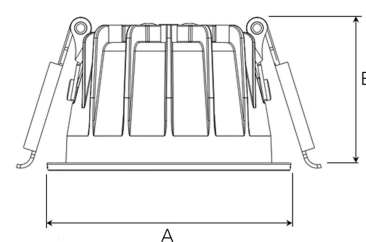

TITAN MICRO 1200, 930 (BBBL), SPOT W/ GLASS, WHITE

ITAB

- ✓ Techo discreto y de aspecto limpio
- ✓ Disponible en varios tamaños y paquetes de lúmenes
- ✓ Instalación sin herramientas
- ✓ Disponible en blanco, negro y gris

TECHNICAL SPECIFICATION

Product Code	328-500-10
Colour	White
Control	On/off
CRI light colour	930 (BBBL)
Delivered lumen output lm	1150
Driver	Stand alone, included
EEL	E
Light distribution	Spot
Lightsource	LED COB
Mains input voltage	220-240 V
Measurements A	71
Measurements B	42
Mounting	Recessed
Position	Fixed
Lifetime	L80 B10, 50.000h
Protection	IP 20, class III
Sawing instructions diameter	64
Start Time	Instant
System power W	11
Unit	mm
Weight	0,2

A= 71mm, B= 42mm

Spot	15°		Medium		27°		Flood		36°		Wide Flood		56°	
	m	ø	m	ø	m	ø	m	ø	m	ø	m	ø	m	ø
1.0	0.26		1.0	0.47	1.0	0.65	1.0	1.06	1.0	1.30	1.0	2.12	1.0	3.18
2.0	0.53		2.0	0.95	2.0	1.30	2.0	2.12	2.0	2.60	2.0	4.24	2.0	6.36
3.0	0.79		3.0	1.42	3.0	1.95	3.0	3.18	3.0	3.90	3.0	6.36	3.0	9.54

64mm