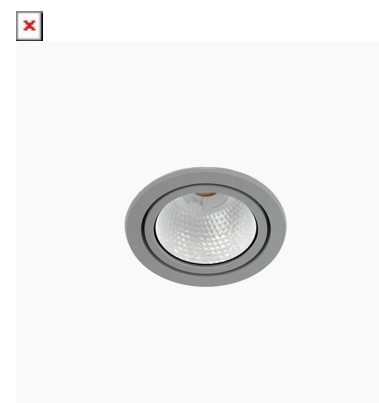

TITAN MICRO 1200, 930 (BBBL), MEDIUM W/ GLASS, BLACK

ITAB

- ✓ Techo discreto y de aspecto limpio
- ✓ Disponible en varios tamaños y paquetes de lúmenes
- ✓ Instalación sin herramientas
- ✓ Disponible en blanco, negro y gris

TECHNICAL SPECIFICATION

Product Code	328-501-20
Colour	Black
Control	On/off
CRI light colour	930 (BBBL)
Delivered lumen output lm	1150
Driver	Stand alone, included
EEL	E
Light distribution	Medium
Lightsource	LED COB
Mains input voltage	220-240 V
Measurements A	71
Measurements B	42
Mounting	Recessed
Position	Fixed
Lifetime	L80 B10, 50.000h
Protection	IP 20, class III
Sawing instructions diameter	64
Start Time	Instant
System power W	11
Unit	mm
Weight	0,2