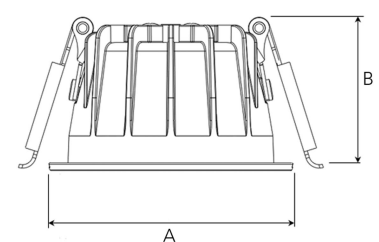

TITAN MICRO 1200, 930 (BBBL), FLOOD W/ GLASS, GREY

ITAB

- ✓ Techo discreto y de aspecto limpio
- ✓ Disponible en varios tamaños y paquetes de lúmenes
- ✓ Instalación sin herramientas
- ✓ Disponible en blanco, negro y gris

TECHNICAL SPECIFICATION

Product Code	328-502-30
Colour	Grey
Control	On/off
CRI light colour	930 (BBBL)
Delivered lumen output lm	1150
Driver	Stand alone, included
EEL	E
Light distribution	Flood
Lightsource	LED COB
Mains input voltage	220-240 V
Measurements A	71
Measurements B	42
Mounting	Recessed
Position	Fixed
Lifetime	L80 B10, 50.000h
Protection	IP 20, class III
Sawing instructions diameter	64
Start Time	Instant
System power W	11
Unit	mm
Weight	0,2

A= 71mm, B= 42mm

Spot	15°		27°		36°		56°	
	m	ø	m	ø	m	ø	m	ø
1.0	0.26		1.0	0.47	1.0	0.65	1.0	1.06
2.0	0.53		2.0	0.95	2.0	1.30	2.0	2.12
3.0	0.79		3.0	1.42	3.0	1.95	3.0	3.18

64mm