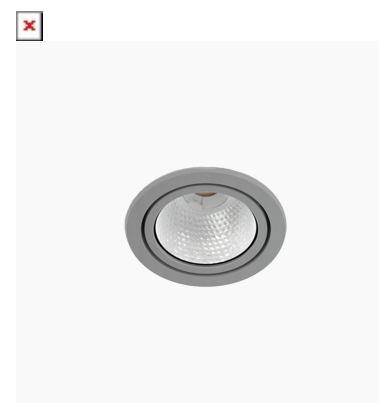

TITAN MICRO 1200, 930 (BBBL), FLOOD W/ GLASS, GREY

ITAB

- ✓ Techo discreto y de aspecto limpio
- ✓ Disponible en varios tamaños y paquetes de lúmenes
- ✓ Instalación sin herramientas
- ✓ Disponible en blanco, negro y gris

TECHNICAL SPECIFICATION

Product Code	328-502-30
Colour	Grey
Control	On/off
CRI light colour	930 (BBBL)
Delivered lumen output lm	1150
Driver	Stand alone, included
EEL	E
Light distribution	Flood
Lightsource	LED COB
Mains input voltage	220-240 V
Measurements A	71
Measurements B	42
Mounting	Recessed
Position	Fixed
Lifetime	L80 B10, 50.000h
Protection	IP 20, class III
Sawing instructions diameter	64
Start Time	Instant
System power W	11
Unit	mm
Weight	0,2