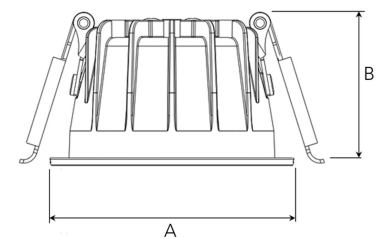

TITAN MICRO 1200, 930 (BBBL), FLOOD W/ GLASS, BLACK

ITAB

- ✓ Techo discreto y de aspecto limpio
- ✓ Disponible en varios tamaños y paquetes de lúmenes
- ✓ Instalación sin herramientas
- ✓ Disponible en blanco, negro y gris

TECHNICAL SPECIFICATION

Product Code	328-502-20
Colour	Black
Control	On/off
CRI light colour	930 (BBBL)
Delivered lumen output lm	1150
Driver	Stand alone, included
EEL	E
Light distribution	Flood
Lightsource	LED COB
Mains input voltage	220-240 V
Measurements A	71
Measurements B	42
Mounting	Recessed
Position	Fixed
Lifetime	L80 B10, 50.000h
Protection	IP 20, class III
Sawing instructions diameter	64
Start Time	Instant
System power W	11
Unit	mm
Weight	0,2

A= 71mm, B= 42mm

Spot	15°		27°		36°		56°	
	m	ø	m	ø	m	ø	m	ø
1.0	0.26		0.47		0.65		1.06	
2.0	0.53		0.95		1.30		2.12	
3.0	0.79		1.42		1.95		3.18	

64mm