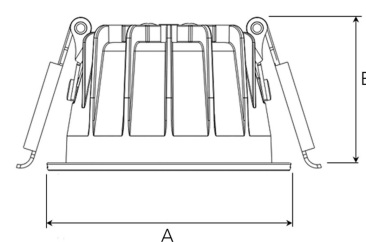

TITAN MICRO 1200, 930 (BBBL), FLOOD W/ GLASS, WHITE

ITAB

- ✓ Techo discreto y de aspecto limpio
- ✓ Disponible en varios tamaños y paquetes de lúmenes
- ✓ Instalación sin herramientas
- ✓ Disponible en blanco, negro y gris

TECHNICAL SPECIFICATION

Product Code	328-502-10
Colour	White
Control	On/off
CRI light colour	930 (BBBL)
Delivered lumen output lm	1150
Driver	Stand alone, included
EEL	E
Light distribution	Flood
Lightsource	LED COB
Mains input voltage	220-240 V
Measurements A	71
Measurements B	42
Mounting	Recessed
Position	Fixed
Lifetime	L80 B10, 50.000h
Protection	IP 20, class III
Sawing instructions diameter	64
Start Time	Instant
System power W	11
Unit	mm
Weight	0,2

A= 71mm, B= 42mm

Spot	15°		27°		36°		56°	
	m	ø	m	ø	m	ø	m	ø
1.0	0.26	0.47	0.65	1.06	1.30	2.12	3.18	
2.0	0.53	0.95	1.30	2.12	2.60	4.24	6.36	
3.0	0.79	1.42	1.95	3.18	3.90	6.36	9.54	

64mm