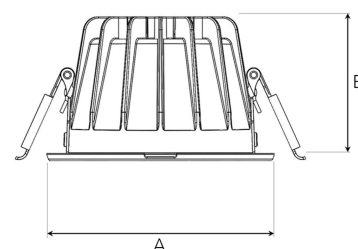

TITAN MINI 2000, 930 (BBBL), WIDE FLOOD, GREY

ITAB

- ✓ Techo discreto y de aspecto limpio
- ✓ Disponible en varios tamaños y paquetes de lúmenes
- ✓ Instalación sin herramientas
- ✓ Disponible en blanco, negro y gris

TECHNICAL SPECIFICATION

Product Code	308-513-30
Colour	Grey
Control	On/off
CRI light colour	930 (BBBL)
Delivered lumen output lm	1890
Driver	Stand alone, included
EEL	E
Light distribution	Wide flood
Lightsource	LED COB
Mains input voltage	220-240 V
Measurements A	102
Measurements B	65
Mounting	Recessed
Position	Fixed
Lifetime	L80 B10, 50.000h
Protection	IP 20, class III
Sawing instructions diameter	92
Start Time	Instant
System power W	17
Unit	mm
Weight	0,28

A= 102mm, B= 65mm

Spot	Medium	Flood	Wide Flood
16°	28°	40°	65°
m	m	m	m
ø	ø	ø	ø
1.0 0.28	1.0 0.50	1.0 0.73	1.0 1.28
2.0 0.56	2.0 1.00	2.0 1.46	2.0 2.56
3.0 0.83	3.0 1.51	3.0 2.18	3.0 3.84

92mm