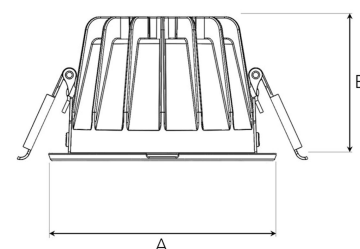

# TITAN MINI 2000, 930 (BBBL), WIDE FLOOD, BLACK

ITAB

- ✓ Techo discreto y de aspecto limpio
- ✓ Disponible en varios tamaños y paquetes de lúmenes
- ✓ Instalación sin herramientas
- ✓ Disponible en blanco, negro y gris

## TECHNICAL SPECIFICATION

Product Code	308-513-20
Colour	Black
Control	On/off
CRI light colour	930 (BBBL)
Delivered lumen output lm	1890
Driver	Stand alone, included
EEL	E
Light distribution	Wide flood
Lightsource	LED COB
Mains input voltage	220-240 V
Measurements A	102
Measurements B	65
Mounting	Recessed
Position	Fixed
Lifetime	L80 B10, 50.000h
Protection	IP 20, class III
Sawing instructions diameter	92
Start Time	Instant
System power W	17
Unit	mm
Weight	0,28

A= 102mm, B= 65mm

Spot	Medium	Flood	Wide Flood
16°	28°	40°	65°
m	m	m	m
ø	ø	ø	ø
1.0 0.28	1.0 0.50	1.0 0.73	1.0 1.28
2.0 0.56	2.0 1.00	2.0 1.46	2.0 2.56
3.0 0.83	3.0 1.51	3.0 2.18	3.0 3.84

92mm