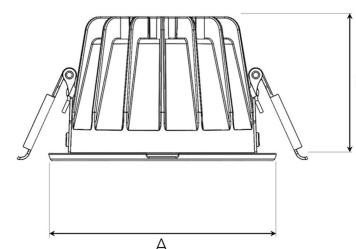

TITAN MINI 2500, 930 (BBBL), SPOT, GREY

ITAB

- ✓ Techo discreto y de aspecto limpio
- ✓ Disponible en varios tamaños y paquetes de lúmenes
- ✓ Instalación sin herramientas
- ✓ Disponible en blanco, negro y gris

TECHNICAL SPECIFICATION

Product Code	308-590-30
Colour	Grey
Control	On/off
CRI light colour	930 (BBBL)
Delivered lumen output lm	2400
Driver	Stand alone, included
EEL	E
Light distribution	Spot
Lightsource	LED COB
Mains input voltage	220-240 V
Measurements A	102
Measurements B	65
Mounting	Recessed
Position	Fixed
Lifetime	L80 B10, 50.000h
Protection	IP 20, class III
Sawing instructions diameter	92
Start Time	Instant
System power W	23
Unit	mm
Weight	0,28

A= 102mm, B= 65mm

Spot		Medium		Flood		Wide Flood	
16°		28°		40°		65°	
m	ø	m	ø	m	ø	m	ø
1.0	0.28	1.0	0.50	1.0	0.73	1.0	1.28
2.0	0.56	2.0	1.00	2.0	1.46	2.0	2.56
3.0	0.83	3.0	1.51	3.0	2.18	3.0	3.84

92mm