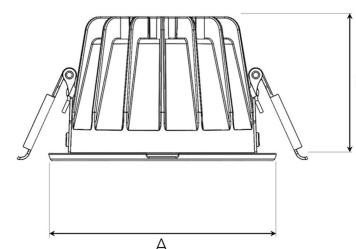

TITAN MINI 2000, 930 (BBBL), SPOT, WHITE

ITAB

- ✓ Techo discreto y de aspecto limpio
- ✓ Disponible en varios tamaños y paquetes de lúmenes
- ✓ Instalación sin herramientas
- ✓ Disponible en blanco, negro y gris

TECHNICAL SPECIFICATION

Product Code	308-510-10
Colour	White
Control	On/off
CRI light colour	930 (BBBL)
Delivered lumen output lm	1890
Driver	Stand alone, included
EEL	E
Light distribution	Spot
Lightsource	LED COB
Mains input voltage	220-240 V
Measurements A	102
Measurements B	65
Mounting	Recessed
Position	Fixed
Lifetime	L80 B10, 50.000h
Protection	IP 20, class III
Sawing instructions diameter	92
Start Time	Instant
System power W	17
Unit	mm
Weight	0,28

A= 102mm, B= 65mm

Spot		Medium		Flood		Wide Flood	
16°		28°		40°		65°	
m	ø	m	ø	m	ø	m	ø
1.0	0.28	1.0	0.50	1.0	0.73	1.0	1.28
2.0	0.56	2.0	1.00	2.0	1.46	2.0	2.56
3.0	0.83	3.0	1.51	3.0	2.18	3.0	3.84

92mm