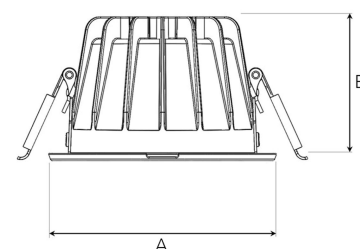

TITAN MINI 1500, 930 (BBBL), SPOT, GREY

ITAB

- ✓ Techo discreto y de aspecto limpio
- ✓ Disponible en varios tamaños y paquetes de lúmenes
- ✓ Instalación sin herramientas
- ✓ Disponible en blanco, negro y gris

TECHNICAL SPECIFICATION

| | |
|------------------------------|-----------------------|
| Product Code | 308-500-30 |
| Colour | Grey |
| Control | On/off |
| CRI light colour | 930 (BBBL) |
| Delivered lumen output lm | 1400 |
| Driver | Stand alone, included |
| EEL | E |
| Light distribution | Spot |
| Lightsources | LED COB |
| Mains input voltage | 220-240 V |
| Measurements A | 102 |
| Measurements B | 65 |
| Mounting | Recessed |
| Position | Fixed |
| Lifetime | L80 B10, 50.000h |
| Protection | IP 20, class III |
| Sawing instructions diameter | 92 |
| Start Time | Instant |
| System power W | 12 |
| Unit | mm |
| Weight | 0,28 |

A= 102mm, B= 65mm

| Spot | | Medium | | Flood | | Wide Flood | |
|------|------|--------|------|-------|------|------------|------|
| 16° | | 28° | | 40° | | 65° | |
| m | ø | m | ø | m | ø | m | ø |
| 1.0 | 0.28 | 1.0 | 0.50 | 1.0 | 0.73 | 1.0 | 1.28 |
| 2.0 | 0.56 | 2.0 | 1.00 | 2.0 | 1.46 | 2.0 | 2.56 |
| 3.0 | 0.83 | 3.0 | 1.51 | 3.0 | 2.18 | 3.0 | 3.84 |

92mm