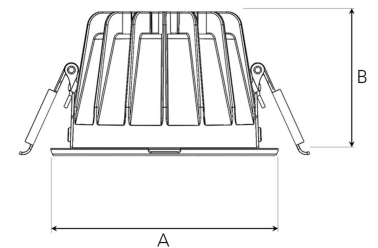

TITAN MINI 2000, 930 (BBBL), MEDIUM, GREY

ITAB

- ✓ Techo discreto y de aspecto limpio
- ✓ Disponible en varios tamaños y paquetes de lúmenes
- ✓ Instalación sin herramientas
- ✓ Disponible en blanco, negro y gris

TECHNICAL SPECIFICATION

Product Code	308-511-30
Colour	Grey
Control	On/off
CRI light colour	930 (BBBL)
Delivered lumen output lm	1890
Driver	Stand alone, included
EEL	E
Light distribution	Medium
Lightsources	LED COB
Mains input voltage	220-240 V
Measurements A	102
Measurements B	65
Mounting	Recessed
Position	Fixed
Lifetime	L80 B10, 50.000h
Protection	IP 20, class III
Sawing instructions diameter	92
Start Time	Instant
System power W	17
Unit	mm
Weight	0,28

A= 102mm, B= 65mm

Spot	Medium	Flood	Wide Flood
16°	28°	40°	65°
m	φ	m	φ
1.0	0.28	1.0	0.50
2.0	0.56	2.0	1.00
3.0	0.83	3.0	1.51
1.0	0.73	1.0	1.28
2.0	1.46	2.0	2.56
3.0	2.18	3.0	3.84

92mm