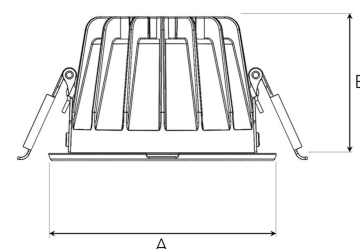

TITAN MINI 2000, 930 (BBBL), MEDIUM, BLACK

ITAB

- ✓ Techo discreto y de aspecto limpio
- ✓ Disponible en varios tamaños y paquetes de lúmenes
- ✓ Instalación sin herramientas
- ✓ Disponible en blanco, negro y gris

TECHNICAL SPECIFICATION

Product Code	308-511-20
Colour	Black
Control	On/off
CRI light colour	930 (BBBL)
Delivered lumen output lm	1890
Driver	Stand alone, included
EEL	E
Light distribution	Medium
Lightsource	LED COB
Mains input voltage	220-240 V
Measurements A	102
Measurements B	65
Mounting	Recessed
Position	Fixed
Lifetime	L80 B10, 50.000h
Protection	IP 20, class III
Sawing instructions diameter	92
Start Time	Instant
System power W	17
Unit	mm
Weight	0,28

A= 102mm, B= 65mm

Spot	Medium	Flood	Wide Flood
16°	28°	40°	65°
m	φ	m	φ
1.0	0.28	1.0	0.50
2.0	0.56	2.0	1.00
3.0	0.83	3.0	1.51
1.0	0.73	1.0	1.28
2.0	1.46	2.0	2.56
3.0	2.18	3.0	3.84

92mm