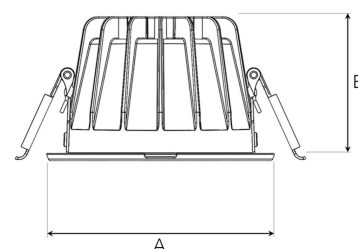

# TITAN MINI 1500, 930 (BBBL), MEDIUM, WHITE

ITAB

- ✓ Techo discreto y de aspecto limpio
- ✓ Disponible en varios tamaños y paquetes de lúmenes
- ✓ Instalación sin herramientas
- ✓ Disponible en blanco, negro y gris

## TECHNICAL SPECIFICATION

Product Code	308-501-10
Colour	White
Control	On/off
CRI light colour	930 (BBBL)
Delivered lumen output lm	1400
Driver	Stand alone, included
EEL	E
Light distribution	Medium
Lightsource	LED COB
Mains input voltage	220-240 V
Measurements A	102
Measurements B	65
Mounting	Recessed
Position	Fixed
Lifetime	L80 B10, 50.000h
Protection	IP 20, class III
Sawing instructions diameter	92
Start Time	Instant
System power W	12
Unit	mm
Weight	0,28

A= 102mm, B= 65mm

Spot	Medium	Flood	Wide Flood
16°	28°	40°	65°
m	φ	m	φ
1.0	0.28	1.0	0.50
2.0	0.56	2.0	1.00
3.0	0.83	3.0	1.51
1.0	0.73	1.0	1.28
2.0	1.46	2.0	2.56
3.0	2.18	3.0	3.84

92mm