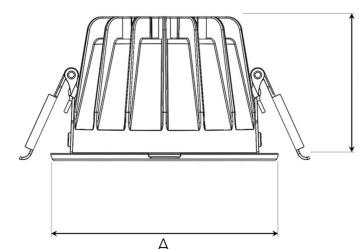

TITAN MINI 1500, 930 (BBBL), FLOOD, BLACK

ITAB

- ✓ Techo discreto y de aspecto limpio
- ✓ Disponible en varios tamaños y paquetes de lúmenes
- ✓ Instalación sin herramientas
- ✓ Disponible en blanco, negro y gris

TECHNICAL SPECIFICATION

Product Code	308-502-20
Colour	Black
Control	On/off
CRI light colour	930 (BBBL)
Delivered lumen output lm	1400
Driver	Stand alone, included
EEL	E
Light distribution	Flood
Lightsource	LED COB
Mains input voltage	220-240 V
Measurements A	102
Measurements B	65
Mounting	Recessed
Position	Fixed
Lifetime	L80 B10, 50.000h
Protection	IP 20, class III
Sawing instructions diameter	92
Start Time	Instant
System power W	12
Unit	mm
Weight	0,28

A= 102mm, B= 65mm

Spot	Medium	Flood	Wide Flood
16°	28°	40°	65°
m	φ	m	φ
1.0	0.28	1.0	0.50
2.0	0.56	2.0	1.00
3.0	0.83	3.0	1.51
1.0	0.73	1.0	1.28
2.0	1.46	2.0	2.56
3.0	2.18	3.0	3.84

92mm