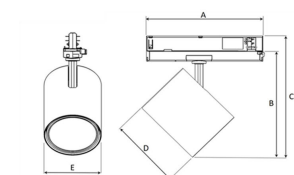

Technical specification

Product Code	369-02091510013
Colour	Black
Control	On/off
CRI light colour	930 (BBBL)
Delivered lumen output lm	3950
Driver	Built in
EEL	E
Light distribution	Spot
Lightsource	LED COB
Mains input voltage	220-240V
Measurements A	162
Measurements B	194
Measurements C	222
Measurements D	128
Mounting	Track
Position	360°/90°
Lifetime	L80 B10, 50.000h
Protection	IP 20, class II
Start Time	Instant
System power W	26,6
Unit	mm
Weight	0,7

A= 206 mm, B=194 mm, C=222 mm,
D= 128 mm, E=104 mm

Spot	Medium	Flood	Wide Flood
16°	29°	40°	60°
m	o	m	o
1.0	0.31	0.52	0.76
2.0	0.62	1.05	1.52
3.0	0.93	1.57	2.28
1.0	0.52	0.76	1.16
2.0	1.05	1.52	2.32
3.0	1.57	2.28	3.48