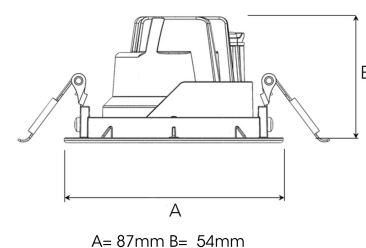

## TECHNICAL SPECIFICATION

Product Code	345-503-20
Colour	Black
Control	On/off
CRI light colour	930 (BBBL)
Delivered lumen output lm	1150
Driver	Stand alone, included
EEL	E
Light distribution	Wide flood
Lightsource	LED COB
Mains input voltage	220-240 V
Measurements A	87
Measurements B	54
Mounting	Recessed
Position	360°/35°
Lifetime	L80 B10, 50.000h
Protection	IP 20, class III
Sawing instructions diameter	81
Start Time	Instant
System power W	11
Unit	mm
Weight	0,25

Spot	Medium	Flood	Wide Flood
15°	27°	36°	56°
m	ø	m	ø
1.0	0.26	1.0	0.65
2.0	0.53	2.0	1.30
3.0	0.79	3.0	1.95
1.0	0.47	1.0	1.06
2.0	0.95	2.0	2.12
3.0	1.42	3.0	3.18

81mm