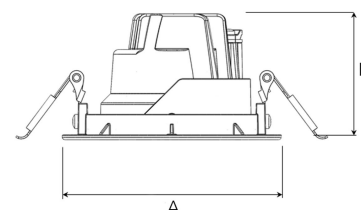

MOON MICRO 1200, 930 (BBBL), SPOT, BLACK

ITAB

- ✓ Techo discreto y de aspecto limpio
- ✓ Disponible en varios tamaños y paquetes de lúmenes
- ✓ Instalación sin herramientas
- ✓ Disponible en blanco, negro y gris
- ✓ Pequeño, inclinable y giratorio

TECHNICAL SPECIFICATION

Product Code	345-500-20
Colour	Black
Control	On/off
CRI light colour	930 (BBBL)
Delivered lumen output lm	1150
Driver	Stand alone, included
EEL	E
Light distribution	Spot
Lightsource	LED COB
Mains input voltage	220-240 V
Measurements A	87
Measurements B	54
Mounting	Recessed
Position	360°/35°
Lifetime	L80 B10, 50.000h
Protection	IP 20, class III
Sawing instructions diameter	81
Start Time	Instant
System power W	11
Unit	mm
Weight	0,25

A= 87mm B= 54mm

Spot	Medium	Flood	Wide Flood
15°	27°	36°	56°
m	o	m	o
1.0	0.26	1.0	0.47
2.0	0.53	2.0	0.95
3.0	0.79	3.0	1.42
1.0	0.65	1.0	1.06
2.0	1.30	2.0	2.12
3.0	1.95	3.0	3.18

81mm