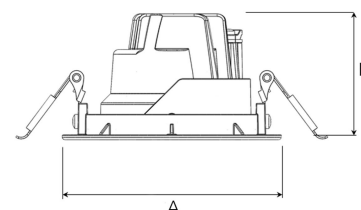

MOON MICRO 1200, 930 (BBBL), MEDIUM , BLACK

ITAB

- ✓ Techo discreto y de aspecto limpio
- ✓ Disponible en varios tamaños y paquetes de lúmenes
- ✓ Instalación sin herramientas
- ✓ Disponible en blanco, negro y gris
- ✓ Pequeño, inclinable y giratorio

TECHNICAL SPECIFICATION

Product Code	345-501-20
Colour	Black
Control	On/off
CRI light colour	930 (BBBL)
Delivered lumen output lm	1150
Driver	Stand alone, included
EEL	E
Light distribution	Medium
Lightsource	LED COB
Mains input voltage	220-240 V
Measurements A	87
Measurements B	54
Mounting	Recessed
Position	360°/35°
Lifetime	L80 B10, 50.000h
Protection	IP 20, class III
Sawing instructions diameter	81
Start Time	Instant
System power W	11
Unit	mm
Weight	0,25

A= 87mm B= 54mm

Spot	Medium	Flood	Wide Flood
15°	27°	36°	56°
m	o	m	o
1.0	0.26	1.0	0.47
2.0	0.53	2.0	0.95
3.0	0.79	3.0	1.42
		1.0	0.65
		2.0	1.30
		3.0	1.95
		1.0	1.06
		2.0	2.12
		3.0	3.18

81mm