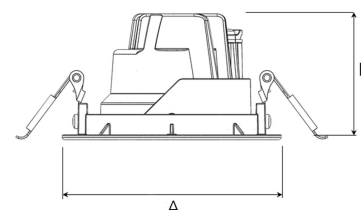

# MOON MICRO 1200, 930 (BBBL), MEDIUM, GREY

ITAB

- ✓ Techo discreto y de aspecto limpio
- ✓ Disponible en varios tamaños y paquetes de lúmenes
- ✓ Instalación sin herramientas
- ✓ Disponible en blanco, negro y gris
- ✓ Pequeño, inclinable y giratorio

## TECHNICAL SPECIFICATION

Product Code	345-501-30
Colour	Grey
Control	On/off
CRI light colour	930 (BBBL)
Delivered lumen output lm	1150
Driver	Stand alone, included
EEL	E
Light distribution	Medium
Lightsource	LED COB
Mains input voltage	220-240 V
Measurements A	87
Measurements B	54
Mounting	Recessed
Position	360°/35°
Lifetime	L80 B10, 50.000h
Protection	IP 20, class III
Sawing instructions diameter	81
Start Time	Instant
System power W	11
Unit	mm
Weight	0,25

A= 87mm B= 54mm

Spot	Medium	Flood	Wide Flood
15°	27°	36°	56°
m	o	m	o
1.0	0.26	1.0	0.47
2.0	0.53	2.0	0.95
3.0	0.79	3.0	1.42
		1.0	0.65
		2.0	1.30
		3.0	1.95
		1.0	1.06
		2.0	2.12
		3.0	3.18

81mm