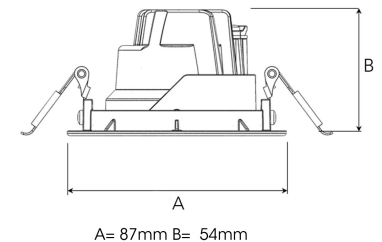

MOON MICRO 1200, 930 (BBBL), MEDIUM, WHITE

- ✓ Techo discreto y de aspecto limpio
- ✓ Disponible en varios tamaños y paquetes de lúmenes
- ✓ Instalación sin herramientas
- ✓ Disponible en blanco, negro y gris
- ✓ Pequeño, inclinable y giratorio

TECHNICAL SPECIFICATION

Product Code	345-501-10
Colour	White
Control	On/off
CRI light colour	930 (BBBL)
Delivered lumen output lm	1150
Driver	Stand alone, included
EEL	E
Light distribution	Medium
Lightsource	LED COB
Mains input voltage	220-240 V
Measurements A	87
Measurements B	54
Mounting	Recessed
Position	360°/35°
Lifetime	L80 B10, 50.000h
Protection	IP 20, class III
Sawing instructions diameter	81
Start Time	Instant
System power W	11
Unit	mm
Weight	0,25

Spot	Medium	Flood	Wide Flood
15°	27°	36°	56°
m	o	m	o
1.0	0.26	1.0	0.47
2.0	0.53	2.0	0.95
3.0	0.79	3.0	1.42
1.0	0.65	1.0	1.06
2.0	1.30	2.0	2.12
3.0	1.95	3.0	3.18