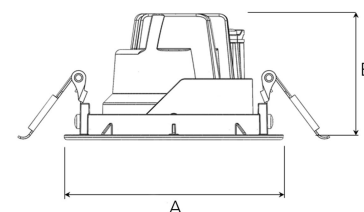

MOON MICRO 1200, 930 (BBBL), FLOOD, GREY

ITAB

- ✓ Techo discreto y de aspecto limpio
- ✓ Disponible en varios tamaños y paquetes de lúmenes
- ✓ Instalación sin herramientas
- ✓ Disponible en blanco, negro y gris
- ✓ Pequeño, inclinable y giratorio

TECHNICAL SPECIFICATION

Product Code	345-502-30
Colour	Grey
Control	On/off
CRI light colour	930 (BBBL)
Delivered lumen output lm	1150
Driver	Stand alone, included
EEL	E
Light distribution	Flood
Lightsource	LED COB
Mains input voltage	220-240 V
Measurements A	87
Measurements B	54
Mounting	Recessed
Position	360°/35°
Lifetime	L80 B10, 50.000h
Protection	IP 20, class III
Sawing instructions diameter	81
Start Time	Instant
System power W	11
Unit	mm
Weight	0,25

A= 87mm B= 54mm

Spot	Medium	Flood	Wide Flood
15°	27°	36°	56°
m	o	m	o
1.0	0.26	1.0	0.47
2.0	0.53	2.0	0.95
3.0	0.79	3.0	1.42
1.0	0.65	1.0	1.06
2.0	1.30	2.0	2.12
3.0	1.95	3.0	3.18

81mm