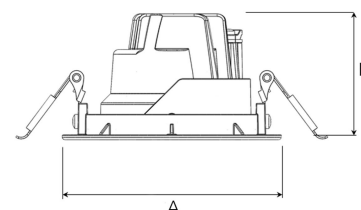

MOON MICRO 1200, 930 (BBBL), FLOOD, WHITE

ITAB

- ✓ Techo discreto y de aspecto limpio
- ✓ Disponible en varios tamaños y paquetes de lúmenes
- ✓ Instalación sin herramientas
- ✓ Disponible en blanco, negro y gris
- ✓ Pequeño, inclinable y giratorio

TECHNICAL SPECIFICATION

Product Code	345-502-10
Colour	White
Control	On/off
CRI light colour	930 (BBBL)
Delivered lumen output lm	1150
Driver	Stand alone, included
EEL	E
Light distribution	Flood
Lightsource	LED COB
Mains input voltage	220-240 V
Measurements A	87
Measurements B	54
Mounting	Recessed
Position	360°/35°
Lifetime	L80 B10, 50.000h
Protection	IP 20, class III
Sawing instructions diameter	81
Start Time	Instant
System power W	11
Unit	mm
Weight	0,25

A= 87mm B= 54mm

Spot	Medium	Flood	Wide Flood
15°	27°	36°	56°
m	o	m	o
1.0	0.26	1.0	0.47
2.0	0.53	2.0	0.95
3.0	0.79	3.0	1.42
1.0	0.65	1.0	1.06
2.0	1.30	2.0	2.12
3.0	1.95	3.0	3.18

81mm