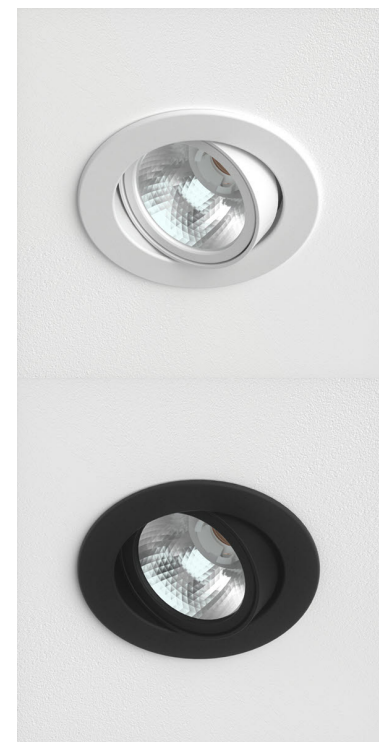

MOON MICRO 1200, 930 (BBBL), FLOOD, WHITE

ITAB

- ✓ Techo discreto y de aspecto limpio
- ✓ Disponible en varios tamaños y paquetes de lúmenes
- ✓ Instalación sin herramientas
- ✓ Disponible en blanco, negro y gris
- ✓ Pequeño, inclinable y giratorio

TECHNICAL SPECIFICATION

Product Code	345-502-10
Colour	White
Control	On/off
CRI light colour	930 (BBBL)
Delivered lumen output lm	1150
Driver	Stand alone, included
EEL	E
Light distribution	Flood
Lightsource	LED COB
Mains input voltage	220-240 V
Measurements A	87
Measurements B	54
Mounting	Recessed
Position	360°/35°
Lifetime	L80 B10, 50.000h
Protection	IP 20, class III
Sawing instructions diameter	81
Start Time	Instant
System power W	11
Unit	mm
Weight	0,25