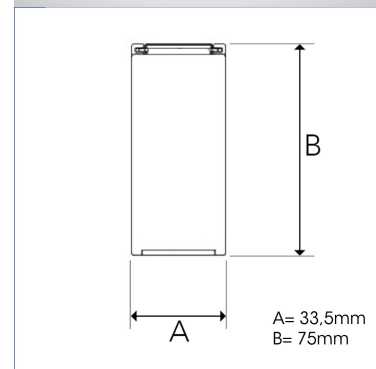

LINK 2900MM, 830, BLACK

ITAB

- ✓ Diseño delgado y estético
- ✓ Disponible en diferentes longitudes
- ✓ Montaje suspendido, en superficie o en riel

TECHNICAL SPECIFICATION

Product Code	307-530-20
Colour	Black
Control	On/off
CRI light colour	830
Delivered lumen output lm	5400
Driver	Built in
EEL	A+
Light distribution	Flood
Lightsource	LED Linear
Mains input voltage	220-240 V
Measurements A	33,5
Measurements B	75
Mounting	Linear
Position	Fixed
Lifetime	L80 B10, 50.000h
Protection	IP 20, class I
Start Time	Instant
Unit	mm
Weight	4

Link	98° / 85°
m	ø
1.0	2.32
2.0	4.63
3.0	6.95