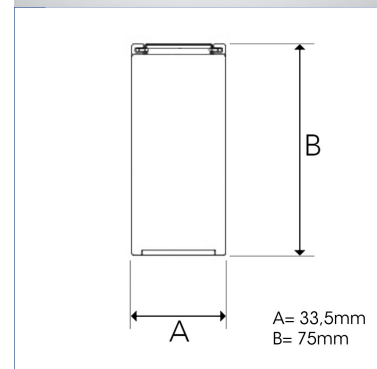

LINK 2400MM, 830, BLACK

ITAB

- ✓ Diseño delgado y estético
- ✓ Disponible en diferentes longitudes
- ✓ Montaje suspendido, en superficie o en riel

TECHNICAL SPECIFICATION

Product Code	307-520-20
Colour	Black
Control	On/off
CRI light colour	830
Delivered lumen output lm	4500
Driver	Built in
EEL	A+
Light distribution	Flood
Lightsource	LED Linear
Mains input voltage	220-240 V
Measurements A	33,5
Measurements B	75
Mounting	Linear
Position	Fixed
Lifetime	L80 B10, 50.000h
Protection	IP 20, class I
Start Time	Instant
Unit	mm
Weight	3,5

A= 33,5mm
B= 75mm

Link	98°/85°
m	ø
1.0	2.32
2.0	4.63
3.0	6.95