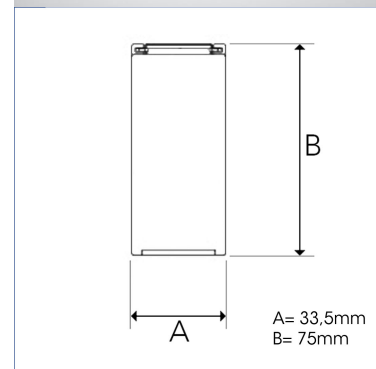

LINK 1650MM, 830, BLACK

ITAB

- ✓ Diseño delgado y estético
- ✓ Disponible en diferentes longitudes
- ✓ Montaje suspendido, en superficie o en riel

TECHNICAL SPECIFICATION

Product Code	307-500-20
Colour	Black
Control	On/off
CRI light colour	830
Delivered lumen output lm	3100
Driver	Built in
EEL	A+
Light distribution	Flood
Lightsource	LED Linear
Mains input voltage	220-240 V
Measurements A	33,5
Measurements B	75
Mounting	Linear
Position	Fixed
Lifetime	L80 B10, 50.000h
Protection	IP 20, class I
Start Time	Instant
Unit	mm
Weight	2,2

Link	98° / 85°
m	ø
1.0	2.32
2.0	4.63
3.0	6.95