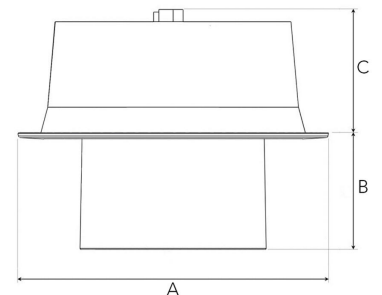

# FLEXO 2000, 930 (BBBL), FLOOD W/ GLASS, BLACK

ITAB

- ✓ Techo moderno, minimalista y de aspecto limpio
- ✓ Disponible en varios paquetes de lúmenes
- ✓ Instalación sin herramientas
- ✓ Disponible en blanco, negro y gris
- ✓ Inclínable y giratorio

## TECHNICAL SPECIFICATION

Product Code	306-508-20
Colour	White
Control	On/off
CRI light colour	930 (BBBL)
Delivered lumen output lm	1689
Driver	Stand alone, included
EEL	E
Light distribution	Flood
Lightsource	LED COB
Mains input voltage	220-240V
Measurements A	176
Measurements B	65
Measurements C	70
Mounting	Recessed
Position	360°/60°
Lifetime	L80 B10 50.000h
Protection	IP 20, class III
Sawing instructions diameter	Ø165
Sawing instructions unit	inch
Start Time	Instant
System power W	12,5
Unit	mm
Weight	0,9

A= 176mm, B= 65mm, C= 70mm

Spot		Medium		Flood		Wide Flood	
14°		27°		38°		56°	
m	ø	m	ø	m	ø	m	ø
1.0	0.25	1.0	0.48	1.0	0.69	1.0	1.07
2.0	0.49	2.0	0.95	2.0	1.39	2.0	2.14
3.0	0.74	3.0	1.43	3.0	2.08	3.0	3.22

165mm