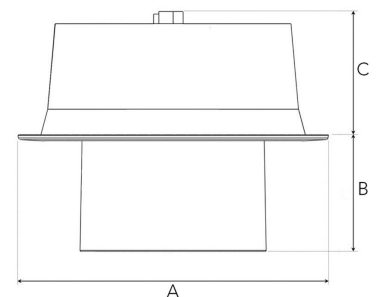

FLEXO 2000, 930 (BBBL), FLOOD W/ GLASS, BLACK

ITAB

- ✓ Techo moderno, minimalista y de aspecto limpio
- ✓ Disponible en varios paquetes de lúmenes
- ✓ Instalación sin herramientas
- ✓ Disponible en blanco, negro y gris
- ✓ Inclinable y giratorio

TECHNICAL SPECIFICATION

Product Code	306-508-20
Colour	White
Control	On/off
CRI light colour	930 (BBBL)
Delivered lumen output lm	1689
Driver	Stand alone, included
EEL	E
Light distribution	Flood
Lightsource	LED COB
Mains input voltage	220-240V
Measurements A	176
Measurements B	65
Measurements C	70
Mounting	Recessed
Position	360°/60°
Lifetime	L80 B10 50.000h
Protection	IP 20, class III
Sawing instructions diameter	Ø165
Sawing instructions unit	inch
Start Time	Instant
System power W	12,5
Unit	mm
Weight	0,9

A= 176mm, B= 65mm, C= 70mm

Spot		Medium		Flood		Wide Flood	
14°		27°		38°		56°	
m	ø	m	ø	m	ø	m	ø
1.0	0.25	1.0	0.48	1.0	0.69	1.0	1.07
2.0	0.49	2.0	0.95	2.0	1.39	2.0	2.14
3.0	0.74	3.0	1.43	3.0	2.08	3.0	3.22

165mm