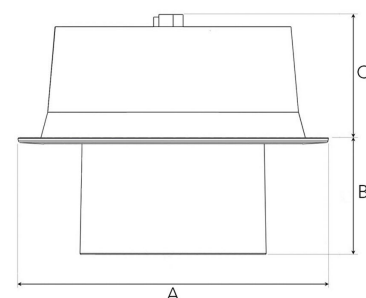

FLEXO 2000, 930 (BBBL), FLOOD W/ GLASS, WHITE

ITAB

- ✓ Techo moderno, minimalista y de aspecto limpio
- ✓ Disponible en varios paquetes de lúmenes
- ✓ Instalación sin herramientas
- ✓ Disponible en blanco, negro y gris
- ✓ Inclínable y giratorio

TECHNICAL SPECIFICATION

Product Code	306-508-10
Colour	White
Control	On/off
CRI light colour	930 (BBBL)
Delivered lumen output lm	1689
Driver	Stand alone, included
EEL	E
Light distribution	Flood
Lightsource	LED COB
Mains input voltage	220-240V
Measurements A	176
Measurements B	65
Measurements C	70
Mounting	Recessed
Position	360°/60°
Lifetime	L80 B10 50.000h
Protection	IP 20, class III
Sawing instructions diameter	Ø165
Sawing instructions unit	inch
Start Time	Instant
System power W	12,5
Unit	mm
Weight	0,9

A= 176mm, B= 65mm, C= 70mm

Spot		Medium		Flood		Wide Flood	
14°		27°		38°		56°	
m	ø	m	ø	m	ø	m	ø
1.0	0.25	1.0	0.48	1.0	0.69	1.0	1.07
2.0	0.49	2.0	0.95	2.0	1.39	2.0	2.14
3.0	0.74	3.0	1.43	3.0	2.08	3.0	3.22

165mm