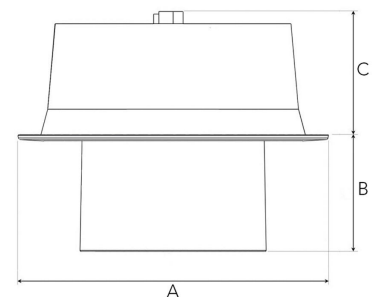

TECHNICAL SPECIFICATION

Product Code	306-732-10
Colour	White
Control	On/off
CRI light colour	930 (BBBL)
Delivered lumen output lm	2841
Driver	Stand alone, included
EEL	E
Light distribution	Flood
Lightsource	LED COB
Mains input voltage	220-240V
Measurements A	211
Measurements B	65
Measurements C	70
Mounting	Recessed
Position	360°/60°
Lifetime	L80 B10 50.000h
Protection	IP 20, class III
Sawing instructions diameter	Ø200
Start Time	Instant
System power W	21,6
Unit	mm
Weight	1,1

A= 176mm, B= 65mm, C= 70mm

Spot		Medium		Flood		Wide Flood	
14°		27°		38°		56°	
m	ø	m	ø	m	ø	m	ø
1.0	0.25	1.0	0.48	1.0	0.69	1.0	1.07
2.0	0.49	2.0	0.95	2.0	1.39	2.0	2.14
3.0	0.74	3.0	1.43	3.0	2.08	3.0	3.22

165mm