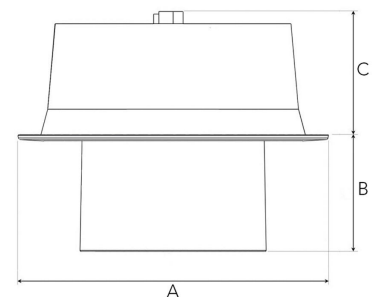

## TECHNICAL SPECIFICATION

Product Code	306-732-10
Colour	White
Control	On/off
CRI light colour	930 (BBBL)
Delivered lumen output lm	2841
Driver	Stand alone, included
EEL	E
Light distribution	Flood
Lightsource	LED COB
Mains input voltage	220-240V
Measurements A	211
Measurements B	65
Measurements C	70
Mounting	Recessed
Position	360°/60°
Lifetime	L80 B10 50.000h
Protection	IP 20, class III
Sawing instructions diameter	Ø200
Start Time	Instant
System power W	21,6
Unit	mm
Weight	1,1

A= 176mm, B= 65mm, C= 70mm

Spot		Medium		Flood		Wide Flood	
14°		27°		38°		56°	
m	ø	m	ø	m	ø	m	ø
1.0	0.25	1.0	0.48	1.0	0.69	1.0	1.07
2.0	0.49	2.0	0.95	2.0	1.39	2.0	2.14
3.0	0.74	3.0	1.43	3.0	2.08	3.0	3.22

165mm