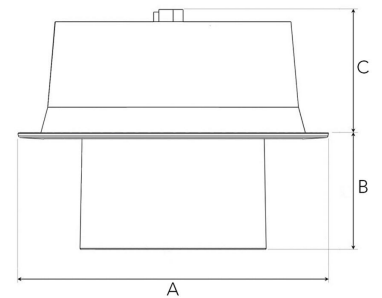

FLEXO (H) 3000, 930 (BBBL), MEDIUM, WHITE

- ✓ Techo moderno, minimalista y de aspecto limpio
- ✓ Disponible en varios paquetes de lúmenes
- ✓ Instalación sin herramientas
- ✓ Disponible en blanco, negro y gris
- ✓ Inclínable y giratorio

TECHNICAL SPECIFICATION

Product Code	306-731-10
Colour	White
Control	On/off
CRI light colour	930
Delivered lumen output lm	2841
Driver	Stand alone, included
EEL	E
Light distribution	Medium
Lightsource	LED COB
Mains input voltage	220-240V
Measurements A	211
Measurements B	65
Measurements C	70
Mounting	Recessed
Position	360°/60°
Lifetime	L80 B10 50.000h
Protection	IP 20, class III
Sawing instructions diameter	Ø200
Start Time	Instant
System power W	21,6
Unit	mm
Weight	1,1

A= 176mm, B= 65mm, C= 70mm

Spot		Medium		Flood		Wide Flood	
14°		27°		38°		56°	
m	ø	m	ø	m	ø	m	ø
1.0	0.25	1.0	0.48	1.0	0.69	1.0	1.07
2.0	0.49	2.0	0.95	2.0	1.39	2.0	2.14
3.0	0.74	3.0	1.43	3.0	2.08	3.0	3.22

165mm