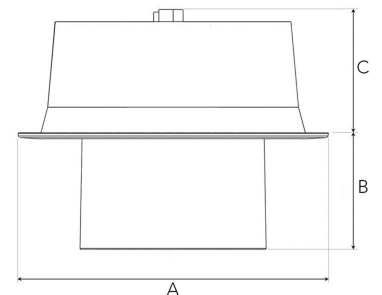

TECHNICAL SPECIFICATION

Product Code	306-731-10
Colour	White
Control	On/off
CRI light colour	930
Delivered lumen output lm	2841
Driver	Stand alone, included
EEL	E
Light distribution	Medium
Lightsource	LED COB
Mains input voltage	220-240V
Measurements A	211
Measurements B	65
Measurements C	70
Mounting	Recessed
Position	360°/60°
Lifetime	L80 B10 50.000h
Protection	IP 20, class III
Sawing instructions diameter	Ø200
Start Time	Instant
System power W	21,6
Unit	mm
Weight	1,1

A= 176mm, B= 65mm, C= 70mm

Spot		Medium		Flood		Wide Flood	
14°		27°		38°		56°	
m	ø	m	ø	m	ø	m	ø
1.0	0.25	1.0	0.48	1.0	0.69	1.0	1.07
2.0	0.49	2.0	0.95	2.0	1.39	2.0	2.14
3.0	0.74	3.0	1.43	3.0	2.08	3.0	3.22

165mm