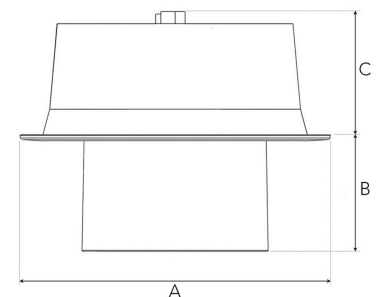

FLEXO (H) 3000, 930 (BBBL), SPOT, WHITE

ITAB

- ✓ Techo moderno, minimalista y de aspecto limpio
- ✓ Disponible en varios paquetes de lúmenes
- ✓ Instalación sin herramientas
- ✓ Disponible en blanco, negro y gris
- ✓ Inclínable y giratorio

TECHNICAL SPECIFICATION

| | |
|------------------------------|-----------------------|
| Product Code | 306-730-10 |
| Colour | White |
| Control | On/off |
| CRI light colour | 930 (BBBL) |
| Delivered lumen output lm | 2841 |
| Driver | Stand alone, included |
| EEL | E |
| Light distribution | Spot |
| Lightsource | LED COB |
| Mains input voltage | 220-240V |
| Measurements A | 211 |
| Measurements B | 65 |
| Measurements C | 70 |
| Mounting | Recessed |
| Position | 360°/60° |
| Lifetime | L80 B10 50.000h |
| Protection | IP 20, class III |
| Sawing instructions diameter | Ø200 |
| Start Time | Instant |
| System power W | 21,6 |
| Unit | mm |
| Weight | 1,1 |

A= 176mm, B= 65mm, C= 70mm

| Spot | | Medium | | Flood | | Wide Flood | |
|------|------|--------|------|-------|------|------------|------|
| 14° | | 27° | | 38° | | 56° | |
| m | ø | m | ø | m | ø | m | ø |
| 1.0 | 0.25 | 1.0 | 0.48 | 1.0 | 0.69 | 1.0 | 1.07 |
| 2.0 | 0.49 | 2.0 | 0.95 | 2.0 | 1.39 | 2.0 | 2.14 |
| 3.0 | 0.74 | 3.0 | 1.43 | 3.0 | 2.08 | 3.0 | 3.22 |

165mm