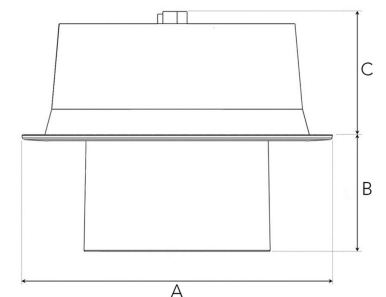

# FLEXO (H) 3000, 930 (BBBL), SPOT, WHITE

ITAB

- ✓ Techo moderno, minimalista y de aspecto limpio
- ✓ Disponible en varios paquetes de lúmenes
- ✓ Instalación sin herramientas
- ✓ Disponible en blanco, negro y gris
- ✓ Inclinable y giratorio

## TECHNICAL SPECIFICATION

Product Code	306-730-10
Colour	White
Control	On/off
CRI light colour	930 (BBBL)
Delivered lumen output lm	2841
Driver	Stand alone, included
EEL	E
Light distribution	Spot
Lightsource	LED COB
Mains input voltage	220-240V
Measurements A	211
Measurements B	65
Measurements C	70
Mounting	Recessed
Position	360°/60°
Lifetime	L80 B10 50.000h
Protection	IP 20, class III
Sawing instructions diameter	Ø200
Start Time	Instant
System power W	21,6
Unit	mm
Weight	1,1

A= 176mm, B= 65mm, C= 70mm

Spot		Medium		Flood		Wide Flood	
14°		27°		38°		56°	
m	ø	m	ø	m	ø	m	ø
1.0	0.25	1.0	0.48	1.0	0.69	1.0	1.07
2.0	0.49	2.0	0.95	2.0	1.39	2.0	2.14
3.0	0.74	3.0	1.43	3.0	2.08	3.0	3.22

165mm