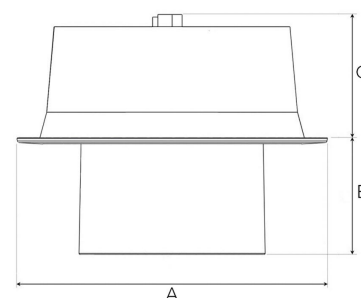

FLEXO (H) 1500, 930 (BBBL), WIDE FLOOD, WHITE

ITAB

- ✓ Techo moderno, minimalista y de aspecto limpio
- ✓ Disponible en varios paquetes de lúmenes
- ✓ Instalación sin herramientas
- ✓ Disponible en blanco, negro y gris
- ✓ Inclínable y giratorio

TECHNICAL SPECIFICATION

Product Code	306-723-10
Colour	White
Control	On/off
CRI light colour	930 (BBBL)
Delivered lumen output lm	1266
Driver	Stand alone, included
EEL	E
Light distribution	Wide flood
Lightsource	LED COB
Mains input voltage	220-240V
Measurements A	211
Measurements B	65
Measurements C	70
Mounting	Recessed
Position	360°/60°
Lifetime	L80 B10 50.000h
Protection	IP 20, class III
Sawing instructions diameter	Ø200
Start Time	Instant
System power W	9,3
Unit	mm
Weight	1,1

A= 176mm, B= 65mm, C= 70mm

Spot		Medium		Flood		Wide Flood	
14°		27°		38°		56°	
m	ø	m	ø	m	ø	m	ø
1.0	0.25	1.0	0.48	1.0	0.69	1.0	1.07
2.0	0.49	2.0	0.95	2.0	1.39	2.0	2.14
3.0	0.74	3.0	1.43	3.0	2.08	3.0	3.22

165mm