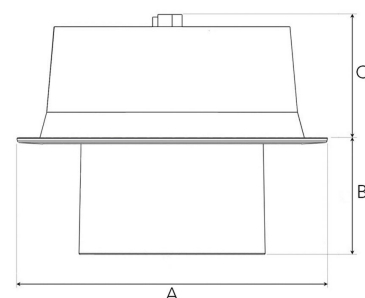

FLEXO (H) 1500, 930 (BBBL), WIDE FLOOD, WHITE

ITAB

- ✓ Techo moderno, minimalista y de aspecto limpio
- ✓ Disponible en varios paquetes de lúmenes
- ✓ Instalación sin herramientas
- ✓ Disponible en blanco, negro y gris
- ✓ Inclínable y giratorio

TECHNICAL SPECIFICATION

Product Code	306-723-10
Colour	White
Control	On/off
CRI light colour	930 (BBBL)
Delivered lumen output lm	1266
Driver	Stand alone, included
EEL	E
Light distribution	Wide flood
Lightsource	LED COB
Mains input voltage	220-240V
Measurements A	211
Measurements B	65
Measurements C	70
Mounting	Recessed
Position	360°/60°
Lifetime	L80 B10 50.000h
Protection	IP 20, class III
Sawing instructions diameter	Ø200
Start Time	Instant
System power W	9,3
Unit	mm
Weight	1,1

A= 176mm, B= 65mm, C= 70mm

Spot		Medium		Flood		Wide Flood	
14°		27°		38°		56°	
m	ø	m	ø	m	ø	m	ø
1.0	0.25	1.0	0.48	1.0	0.69	1.0	1.07
2.0	0.49	2.0	0.95	2.0	1.39	2.0	2.14
3.0	0.74	3.0	1.43	3.0	2.08	3.0	3.22

165mm