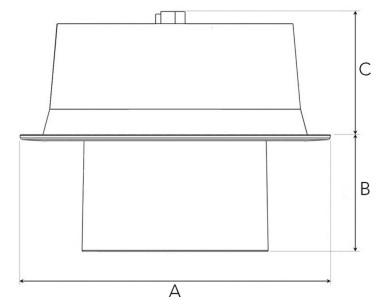

FLEXO (H) 1500, 930 (BBBL), SPOT, WHITE

ITAB

- ✓ Techo moderno, minimalista y de aspecto limpio
- ✓ Disponible en varios paquetes de lúmenes
- ✓ Instalación sin herramientas
- ✓ Disponible en blanco, negro y gris
- ✓ Inclínable y giratorio

TECHNICAL SPECIFICATION

Product Code	306-720-10
Colour	White
Control	On/off
CRI light colour	930 (BBBL)
Delivered lumen output lm	1266
Driver	Stand alone, included
EEL	E
Light distribution	Spot
Lightsource	LED COB
Mains input voltage	220-240V
Measurements A	211
Measurements B	65
Measurements C	70
Mounting	Recessed
Position	360°/60°
Lifetime	L80 B10 50.000h
Protection	IP 20, class III
Sawing instructions diameter	Ø200
Start Time	Instant
System power W	9,3
Unit	mm
Weight	1,1

A= 176mm, B= 65mm, C= 70mm

Spot		Medium		Flood		Wide Flood	
14°		27°		38°		56°	
m	ø	m	ø	m	ø	m	ø
1.0	0.25	1.0	0.48	1.0	0.69	1.0	1.07
2.0	0.49	2.0	0.95	2.0	1.39	2.0	2.14
3.0	0.74	3.0	1.43	3.0	2.08	3.0	3.22

165mm