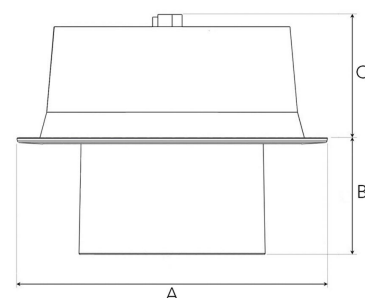

# FLEXO 4000, 930 (BBBL), WIDE FLOOD, GREY

ITAB

- ✓ Techo moderno, minimalista y de aspecto limpio
- ✓ Disponible en varios paquetes de lúmenes
- ✓ Instalación sin herramientas
- ✓ Disponible en blanco, negro y gris
- ✓ Inclínable y giratorio

## TECHNICAL SPECIFICATION

Product Code	306-513-30
Colour	Grey
Control	On/off
CRI light colour	930 (BBBL)
Delivered lumen output lm	3766
Driver	Stand alone, included
EEL	E
Light distribution	Wide flood
Lightsource	LED COB
Mains input voltage	220-240 V
Measurements A	176
Measurements B	65
Measurements C	70
Mounting	Recessed
Position	360°/60°
Lifetime	L80 B10, 50.000h
Protection	IP 20, class III
Sawing instructions diameter	Ø165
Start Time	Instant
System power W	30,1
Unit	mm
Weight	0,9

A= 176mm, B= 65mm, C= 70mm

Spot		Medium		Flood		Wide Flood	
14°		27°		38°		56°	
m	ø	m	ø	m	ø	m	ø
1.0	0.25	1.0	0.48	1.0	0.69	1.0	1.07
2.0	0.49	2.0	0.95	2.0	1.39	2.0	2.14
3.0	0.74	3.0	1.43	3.0	2.08	3.0	3.22

165mm