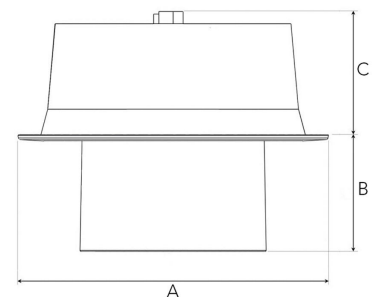

TECHNICAL SPECIFICATION

Product Code	306-513-30
Colour	Grey
Control	On/off
CRI light colour	930 (BBBL)
Delivered lumen output lm	3766
Driver	Stand alone, included
EEL	E
Light distribution	Wide flood
Lightsource	LED COB
Mains input voltage	220-240 V
Measurements A	176
Measurements B	65
Measurements C	70
Mounting	Recessed
Position	360°/60°
Lifetime	L80 B10, 50.000h
Protection	IP 20, class III
Sawing instructions diameter	Ø165
Start Time	Instant
System power W	30,1
Unit	mm
Weight	0,9

A= 176mm, B= 65mm, C= 70mm

Spot		Medium		Flood		Wide Flood	
14°		27°		38°		56°	
m	ø	m	ø	m	ø	m	ø
1.0	0.25	1.0	0.48	1.0	0.69	1.0	1.07
2.0	0.49	2.0	0.95	2.0	1.39	2.0	2.14
3.0	0.74	3.0	1.43	3.0	2.08	3.0	3.22

165mm