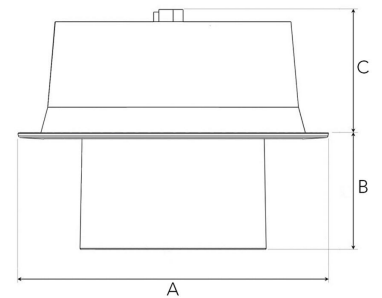

TECHNICAL SPECIFICATION

Product Code	306-513-20
Colour	Black
Control	On/off
CRI light colour	930 (BBBL)
Delivered lumen output lm	3766
Driver	Stand alone, included
EEL	E
Light distribution	Wide flood
Lightsource	LED COB
Mains input voltage	220-240 V
Measurements A	176
Measurements B	65
Measurements C	70
Mounting	Recessed
Position	360°/60°
Lifetime	L80 B10, 50.000h
Protection	IP 20, class III
Sawing instructions diameter	Ø165
Start Time	Instant
System power W	30,1
Unit	mm
Weight	0,9

A= 176mm, B= 65mm, C= 70mm

Spot		Medium		Flood		Wide Flood	
14°		27°		38°		56°	
m	ø	m	ø	m	ø	m	ø
1.0	0.25	1.0	0.48	1.0	0.69	1.0	1.07
2.0	0.49	2.0	0.95	2.0	1.39	2.0	2.14
3.0	0.74	3.0	1.43	3.0	2.08	3.0	3.22

165mm