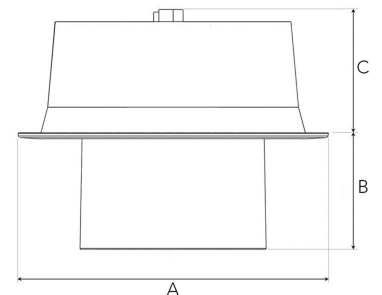

TECHNICAL SPECIFICATION

Product Code	306-513-20
Colour	Black
Control	On/off
CRI light colour	930 (BBBL)
Delivered lumen output lm	3766
Driver	Stand alone, included
EEL	E
Light distribution	Wide flood
Lightsource	LED COB
Mains input voltage	220-240 V
Measurements A	176
Measurements B	65
Measurements C	70
Mounting	Recessed
Position	360°/60°
Lifetime	L80 B10, 50.000h
Protection	IP 20, class III
Sawing instructions diameter	Ø165
Start Time	Instant
System power W	30,1
Unit	mm
Weight	0,9

A= 176mm, B= 65mm, C= 70mm

Spot		Medium		Flood		Wide Flood	
14°		27°		38°		56°	
m	ø	m	ø	m	ø	m	ø
1.0	0.25	1.0	0.48	1.0	0.69	1.0	1.07
2.0	0.49	2.0	0.95	2.0	1.39	2.0	2.14
3.0	0.74	3.0	1.43	3.0	2.08	3.0	3.22

165mm