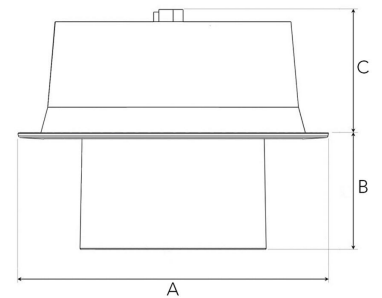

FLEXO 4000, 930 (BBBL), WIDE FLOOD, WHITE

- ✓ Techo moderno, minimalista y de aspecto limpio
- ✓ Disponible en varios paquetes de lúmenes
- ✓ Instalación sin herramientas
- ✓ Disponible en blanco, negro y gris
- ✓ Inclínable y giratorio

TECHNICAL SPECIFICATION

Product Code	306-513-10
Colour	White
Control	On/off
CRI light colour	930 (BBBL)
Delivered lumen output lm	3766
Driver	Stand alone, included
EEL	E
Light distribution	Wide flood
Lightsource	LED COB
Mains input voltage	220-240 V
Measurements A	176
Measurements B	65
Measurements C	70
Mounting	Recessed
Position	360°/60°
Lifetime	L80 B10, 50.000h
Protection	IP 20, class III
Sawing instructions diameter	Ø165
Start Time	Instant
System power W	30,1
Unit	mm
Weight	0,9

A= 176mm, B= 65mm, C= 70mm

Spot		Medium		Flood		Wide Flood	
14°		27°		38°		56°	
m	ø	m	ø	m	ø	m	ø
1.0	0.25	1.0	0.48	1.0	0.69	1.0	1.07
2.0	0.49	2.0	0.95	2.0	1.39	2.0	2.14
3.0	0.74	3.0	1.43	3.0	2.08	3.0	3.22

165mm