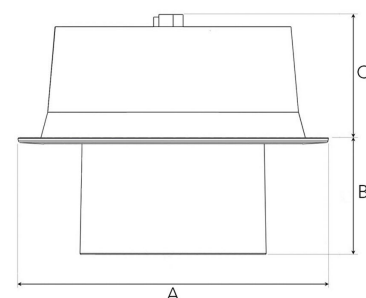

# FLEXO 3000, 930 (BBBL), WIDE FLOOD, GREY

ITAB

- ✓ Techo moderno, minimalista y de aspecto limpio
- ✓ Disponible en varios paquetes de lúmenes
- ✓ Instalación sin herramientas
- ✓ Disponible en blanco, negro y gris
- ✓ Inclínable y giratorio

## TECHNICAL SPECIFICATION

Product Code	306-503-30
Colour	Grey
Control	On/off
CRI light colour	930 (BBBL)
Delivered lumen output lm	2841
Driver	Stand alone, included
EEL	E
Light distribution	Wide flood
Lightsource	LED COB
Mains input voltage	220-240 V
Measurements A	176
Measurements B	65
Measurements C	70
Mounting	Recessed
Position	360°/60°
Lifetime	L80 B10, 50.000h
Protection	IP 20, class III
Sawing instructions diameter	Ø165
Start Time	Instant
System power W	21,6
Unit	mm
Weight	0,9

A= 176mm, B= 65mm, C= 70mm

Spot		Medium		Flood		Wide Flood	
14°		27°		38°		56°	
m	ø	m	ø	m	ø	m	ø
1.0	0.25	1.0	0.48	1.0	0.69	1.0	1.07
2.0	0.49	2.0	0.95	2.0	1.39	2.0	2.14
3.0	0.74	3.0	1.43	3.0	2.08	3.0	3.22

165mm