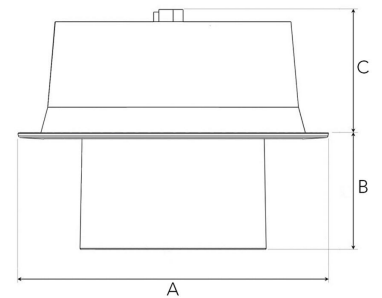

## TECHNICAL SPECIFICATION

Product Code	306-503-20
Colour	Black
Control	On/off
CRI light colour	930 (BBBL)
Delivered lumen output lm	2841
Driver	Stand alone, included
EEL	E
Light distribution	Wide flood
Lightsource	LED COB
Mains input voltage	220-240 V
Measurements A	176
Measurements B	65
Measurements C	70
Mounting	Recessed
Position	360°/60°
Lifetime	L80 B10, 50.000h
Protection	IP 20, class III
Sawing instructions diameter	Ø165
Start Time	Instant
System power W	21,6
Unit	mm
Weight	0,9

A= 176mm, B= 65mm, C= 70mm

Spot		Medium		Flood		Wide Flood	
14°		27°		38°		56°	
m	ø	m	ø	m	ø	m	ø
1.0	0.25	1.0	0.48	1.0	0.69	1.0	1.07
2.0	0.49	2.0	0.95	2.0	1.39	2.0	2.14
3.0	0.74	3.0	1.43	3.0	2.08	3.0	3.22

165mm