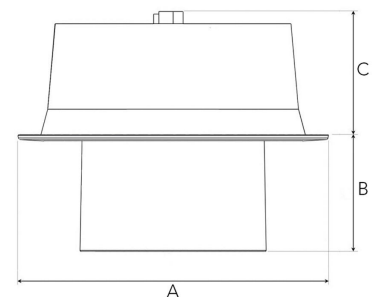

## TECHNICAL SPECIFICATION

Product Code	306-503-20
Colour	Black
Control	On/off
CRI light colour	930 (BBBL)
Delivered lumen output lm	2841
Driver	Stand alone, included
EEL	E
Light distribution	Wide flood
Lightsource	LED COB
Mains input voltage	220-240 V
Measurements A	176
Measurements B	65
Measurements C	70
Mounting	Recessed
Position	360°/60°
Lifetime	L80 B10, 50.000h
Protection	IP 20, class III
Sawing instructions diameter	Ø165
Start Time	Instant
System power W	21,6
Unit	mm
Weight	0,9

A= 176mm, B= 65mm, C= 70mm

Spot		Medium		Flood		Wide Flood	
14°		27°		38°		56°	
m	ø	m	ø	m	ø	m	ø
1.0	0.25	1.0	0.48	1.0	0.69	1.0	1.07
2.0	0.49	2.0	0.95	2.0	1.39	2.0	2.14
3.0	0.74	3.0	1.43	3.0	2.08	3.0	3.22

165mm