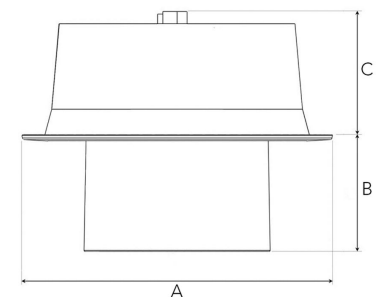

## TECHNICAL SPECIFICATION

Product Code	306-503-10
Colour	White
Control	On/off
CRI light colour	930 (BBBL)
Delivered lumen output lm	2841
Driver	Stand alone, included
EEL	E
Light distribution	Wide flood
Lightsource	LED COB
Mains input voltage	220-240 V
Measurements A	176
Measurements B	65
Measurements C	70
Mounting	Recessed
Position	360°/60°
Lifetime	L80 B10, 50.000h
Protection	IP 20, class III
Sawing instructions diameter	Ø165
Start Time	Instant
System power W	21,6
Unit	mm
Weight	0,9

A= 176mm, B= 65mm, C= 70mm

Spot		Medium		Flood		Wide Flood	
14°		27°		38°		56°	
m	ø	m	ø	m	ø	m	ø
1.0	0.25	1.0	0.48	1.0	0.69	1.0	1.07
2.0	0.49	2.0	0.95	2.0	1.39	2.0	2.14
3.0	0.74	3.0	1.43	3.0	2.08	3.0	3.22

165mm