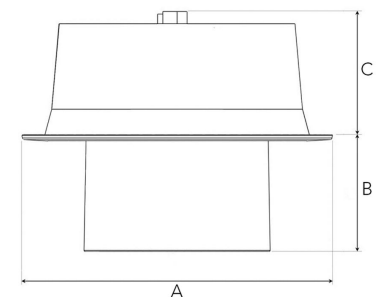

TECHNICAL SPECIFICATION

Product Code	306-503-10
Colour	White
Control	On/off
CRI light colour	930 (BBBL)
Delivered lumen output lm	2841
Driver	Stand alone, included
EEL	E
Light distribution	Wide flood
Lightsource	LED COB
Mains input voltage	220-240 V
Measurements A	176
Measurements B	65
Measurements C	70
Mounting	Recessed
Position	360°/60°
Lifetime	L80 B10, 50.000h
Protection	IP 20, class III
Sawing instructions diameter	Ø165
Start Time	Instant
System power W	21,6
Unit	mm
Weight	0,9

A= 176mm, B= 65mm, C= 70mm

Spot		Medium		Flood		Wide Flood	
14°		27°		38°		56°	
m	ø	m	ø	m	ø	m	ø
1.0	0.25	1.0	0.48	1.0	0.69	1.0	1.07
2.0	0.49	2.0	0.95	2.0	1.39	2.0	2.14
3.0	0.74	3.0	1.43	3.0	2.08	3.0	3.22

165mm