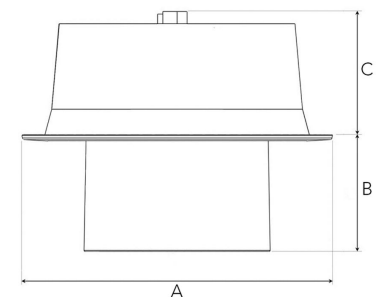

FLEXO 4000, 930 (BBBL), SPOT, GREY

ITAB

- ✓ Techo moderno, minimalista y de aspecto limpio
- ✓ Disponible en varios paquetes de lúmenes
- ✓ Instalación sin herramientas
- ✓ Disponible en blanco, negro y gris
- ✓ Inclínable y giratorio

TECHNICAL SPECIFICATION

Product Code	306-510-30
Colour	Grey
Control	On/off
CRI light colour	930 (BBBL)
Delivered lumen output lm	3766
Driver	Stand alone, included
EEL	E
Light distribution	Spot
Lightsource	LED COB
Mains input voltage	220-240 V
Measurements A	176
Measurements B	65
Measurements C	70
Mounting	Recessed
Position	360°/60°
Lifetime	L80 B10, 50.000h
Protection	IP 20, class III
Sawing instructions diameter	Ø165
Start Time	Instant
System power W	30,1
Unit	mm
Weight	0,9

A= 176mm, B= 65mm, C= 70mm

Spot		Medium		Flood		Wide Flood	
14°		27°		38°		56°	
m	ø	m	ø	m	ø	m	ø
1.0	0.25	1.0	0.48	1.0	0.69	1.0	1.07
2.0	0.49	2.0	0.95	2.0	1.39	2.0	2.14
3.0	0.74	3.0	1.43	3.0	2.08	3.0	3.22

165mm