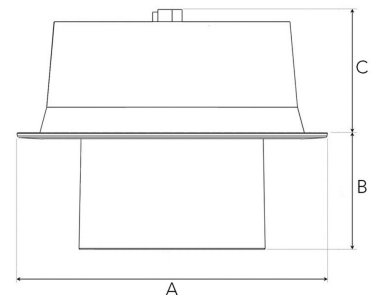

# FLEXO 4000, 930 (BBBL), SPOT, GREY

- ✓ Techo moderno, minimalista y de aspecto limpio
- ✓ Disponible en varios paquetes de lúmenes
- ✓ Instalación sin herramientas
- ✓ Disponible en blanco, negro y gris
- ✓ Inclínable y giratorio

## TECHNICAL SPECIFICATION

Product Code	306-510-30
Colour	Grey
Control	On/off
CRI light colour	930 (BBBL)
Delivered lumen output lm	3766
Driver	Stand alone, included
EEL	E
Light distribution	Spot
Lightsource	LED COB
Mains input voltage	220-240 V
Measurements A	176
Measurements B	65
Measurements C	70
Mounting	Recessed
Position	360°/60°
Lifetime	L80 B10, 50.000h
Protection	IP 20, class III
Sawing instructions diameter	Ø165
Start Time	Instant
System power W	30,1
Unit	mm
Weight	0,9

A= 176mm, B= 65mm, C= 70mm

Spot		Medium		Flood		Wide Flood	
14°		27°		38°		56°	
m	ø	m	ø	m	ø	m	ø
1.0	0.25	1.0	0.48	1.0	0.69	1.0	1.07
2.0	0.49	2.0	0.95	2.0	1.39	2.0	2.14
3.0	0.74	3.0	1.43	3.0	2.08	3.0	3.22

165mm