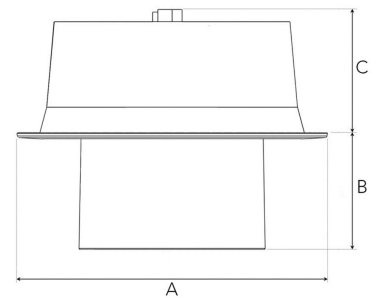

FLEXO 4000, 930 (BBBL), SPOT, BLACK

- ✓ Techo moderno, minimalista y de aspecto limpio
- ✓ Disponible en varios paquetes de lúmenes
- ✓ Instalación sin herramientas
- ✓ Disponible en blanco, negro y gris
- ✓ Inclínable y giratorio

TECHNICAL SPECIFICATION

Product Code	306-510-20
Colour	Black
Control	On/off
CRI light colour	930 (BBBL)
Delivered lumen output lm	3766
Driver	Stand alone, included
EEL	E
Light distribution	Spot
Lightsource	LED COB
Mains input voltage	220-240 V
Measurements A	176
Measurements B	65
Measurements C	70
Mounting	Recessed
Position	360°/60°
Lifetime	L80 B10, 50.000h
Protection	IP 20, class III
Sawing instructions diameter	Ø165
Start Time	Instant
System power W	30,1
Unit	mm
Weight	0,9

A= 176mm, B= 65mm, C= 70mm

Spot		Medium		Flood		Wide Flood	
14°		27°		38°		56°	
m	ø	m	ø	m	ø	m	ø
1.0	0.25	1.0	0.48	1.0	0.69	1.0	1.07
2.0	0.49	2.0	0.95	2.0	1.39	2.0	2.14
3.0	0.74	3.0	1.43	3.0	2.08	3.0	3.22

165mm