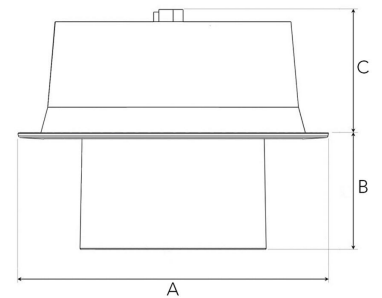

FLEXO 4000, 930 (BBBL), SPOT, WHITE

- ✓ Techo moderno, minimalista y de aspecto limpio
- ✓ Disponible en varios paquetes de lúmenes
- ✓ Instalación sin herramientas
- ✓ Disponible en blanco, negro y gris
- ✓ Inclínable y giratorio

TECHNICAL SPECIFICATION

Product Code	306-510-10
Colour	White
Control	On/off
CRI light colour	930 (BBBL)
Delivered lumen output lm	3766
Driver	Stand alone, included
EEL	E
Light distribution	Spot
Lightsource	LED COB
Mains input voltage	220-240 V
Measurements A	176
Measurements B	65
Measurements C	70
Mounting	Recessed
Position	360°/60°
Lifetime	L80 B10, 50.000h
Protection	IP 20, class III
Sawing instructions diameter	Ø165
Start Time	Instant
System power W	30,1
Unit	mm
Weight	0,9

A= 176mm, B= 65mm, C= 70mm

Spot		Medium		Flood		Wide Flood	
14°		27°		38°		56°	
m	ø	m	ø	m	ø	m	ø
1.0	0.25	1.0	0.48	1.0	0.69	1.0	1.07
2.0	0.49	2.0	0.95	2.0	1.39	2.0	2.14
3.0	0.74	3.0	1.43	3.0	2.08	3.0	3.22

165mm