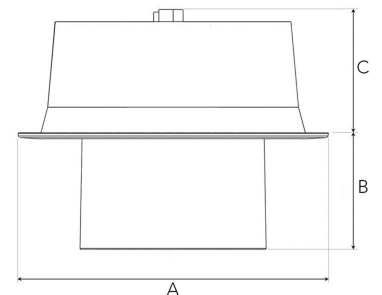

FLEXO 4000, 930 (BBBL), SPOT, WHITE

- ✓ Techo moderno, minimalista y de aspecto limpio
- ✓ Disponible en varios paquetes de lúmenes
- ✓ Instalación sin herramientas
- ✓ Disponible en blanco, negro y gris
- ✓ Inclínable y giratorio

TECHNICAL SPECIFICATION

Product Code	306-510-10
Colour	White
Control	On/off
CRI light colour	930 (BBBL)
Delivered lumen output lm	3766
Driver	Stand alone, included
EEL	E
Light distribution	Spot
Lightsource	LED COB
Mains input voltage	220-240 V
Measurements A	176
Measurements B	65
Measurements C	70
Mounting	Recessed
Position	360°/60°
Lifetime	L80 B10, 50.000h
Protection	IP 20, class III
Sawing instructions diameter	Ø165
Start Time	Instant
System power W	30,1
Unit	mm
Weight	0,9

A= 176mm, B= 65mm, C= 70mm

Spot		Medium		Flood		Wide Flood	
14°		27°		38°		56°	
m	ø	m	ø	m	ø	m	ø
1.0	0.25	1.0	0.48	1.0	0.69	1.0	1.07
2.0	0.49	2.0	0.95	2.0	1.39	2.0	2.14
3.0	0.74	3.0	1.43	3.0	2.08	3.0	3.22

165mm