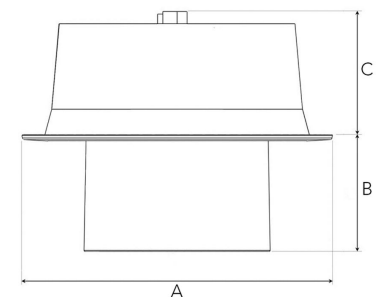

# FLEXO 3000, 930 (BBBL), SPOT, GREY

- ✓ Techo moderno, minimalista y de aspecto limpio
- ✓ Disponible en varios paquetes de lúmenes
- ✓ Instalación sin herramientas
- ✓ Disponible en blanco, negro y gris
- ✓ Inclínable y giratorio

## TECHNICAL SPECIFICATION

Product Code	306-500-30
Colour	Grey
Control	On/off
CRI light colour	930 (BBBL)
Delivered lumen output lm	2841
Driver	Stand alone, included
EEL	E
Light distribution	Spot
Lightsource	LED COB
Mains input voltage	220-240 V
Measurements A	176
Measurements B	65
Measurements C	70
Mounting	Recessed
Position	360°/60°
Lifetime	L80 B10, 50.000h
Protection	IP 20, class III
Sawing instructions diameter	Ø165
Start Time	Instant
System power W	21,6
Unit	mm
Weight	0,9

A= 176mm, B= 65mm, C= 70mm

Spot		Medium		Flood		Wide Flood	
14°		27°		38°		56°	
m	ø	m	ø	m	ø	m	ø
1.0	0.25	1.0	0.48	1.0	0.69	1.0	1.07
2.0	0.49	2.0	0.95	2.0	1.39	2.0	2.14
3.0	0.74	3.0	1.43	3.0	2.08	3.0	3.22

165mm