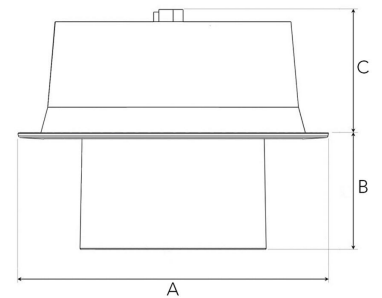

FLEXO 3000, 930 (BBBL), SPOT, BLACK

- ✓ Techo moderno, minimalista y de aspecto limpio
- ✓ Disponible en varios paquetes de lúmenes
- ✓ Instalación sin herramientas
- ✓ Disponible en blanco, negro y gris
- ✓ Inclínable y giratorio

TECHNICAL SPECIFICATION

Product Code	306-500-20
Colour	Black
Control	On/off
CRI light colour	930 (BBBL)
Delivered lumen output lm	2841
Driver	Stand alone, included
EEL	E
Light distribution	Spot
Lightsource	LED COB
Mains input voltage	220-240 V
Measurements A	176
Measurements B	65
Measurements C	70
Mounting	Recessed
Position	360°/60°
Lifetime	L80 B10, 50.000h
Protection	IP 20, class III
Sawing instructions diameter	Ø165
Start Time	Instant
System power W	21,6
Unit	mm
Weight	0,9

A= 176mm, B= 65mm, C= 70mm

Spot		Medium		Flood		Wide Flood	
14°		27°		38°		56°	
m	ø	m	ø	m	ø	m	ø
1.0	0.25	1.0	0.48	1.0	0.69	1.0	1.07
2.0	0.49	2.0	0.95	2.0	1.39	2.0	2.14
3.0	0.74	3.0	1.43	3.0	2.08	3.0	3.22

165mm