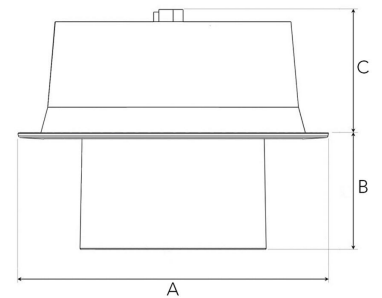

FLEXO 3000, 930 (BBBL), SPOT, BLACK

- ✓ Techo moderno, minimalista y de aspecto limpio
- ✓ Disponible en varios paquetes de lúmenes
- ✓ Instalación sin herramientas
- ✓ Disponible en blanco, negro y gris
- ✓ Inclinable y giratorio

TECHNICAL SPECIFICATION

| | |
|------------------------------|-----------------------|
| Product Code | 306-500-20 |
| Colour | Black |
| Control | On/off |
| CRI light colour | 930 (BBBL) |
| Delivered lumen output lm | 2841 |
| Driver | Stand alone, included |
| EEL | E |
| Light distribution | Spot |
| Lightsource | LED COB |
| Mains input voltage | 220-240 V |
| Measurements A | 176 |
| Measurements B | 65 |
| Measurements C | 70 |
| Mounting | Recessed |
| Position | 360°/60° |
| Lifetime | L80 B10, 50.000h |
| Protection | IP 20, class III |
| Sawing instructions diameter | Ø165 |
| Start Time | Instant |
| System power W | 21,6 |
| Unit | mm |
| Weight | 0,9 |

A= 176mm, B= 65mm, C= 70mm

| Spot | | Medium | | Flood | | Wide Flood | |
|------|------|--------|------|-------|------|------------|------|
| 14° | | 27° | | 38° | | 56° | |
| m | ø | m | ø | m | ø | m | ø |
| 1.0 | 0.25 | 1.0 | 0.48 | 1.0 | 0.69 | 1.0 | 1.07 |
| 2.0 | 0.49 | 2.0 | 0.95 | 2.0 | 1.39 | 2.0 | 2.14 |
| 3.0 | 0.74 | 3.0 | 1.43 | 3.0 | 2.08 | 3.0 | 3.22 |

165mm