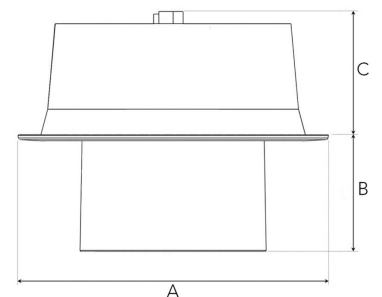

FLEXO 3000, 930 (BBBL), SPOT, WHITE

- ✓ Techo moderno, minimalista y de aspecto limpio
- ✓ Disponible en varios paquetes de lúmenes
- ✓ Instalación sin herramientas
- ✓ Disponible en blanco, negro y gris
- ✓ Inclínable y giratorio

TECHNICAL SPECIFICATION

Product Code	306-500-10
Colour	White
Control	On/off
CRI light colour	930 (BBBL)
Delivered lumen output lm	2841
Driver	Stand alone, included
EEL	E
Light distribution	Spot
Lightsource	LED COB
Mains input voltage	220-240 V
Measurements A	176
Measurements B	65
Measurements C	70
Mounting	Recessed
Position	360°/60°
Lifetime	L80 B10, 50.000h
Protection	IP 20, class III
Sawing instructions diameter	Ø165
Start Time	Instant
System power W	21,6
Unit	mm
Weight	0,9

A= 176mm, B= 65mm, C= 70mm

Spot		Medium		Flood		Wide Flood	
14°		27°		38°		56°	
m	ø	m	ø	m	ø	m	ø
1.0	0.25	1.0	0.48	1.0	0.69	1.0	1.07
2.0	0.49	2.0	0.95	2.0	1.39	2.0	2.14
3.0	0.74	3.0	1.43	3.0	2.08	3.0	3.22

165mm