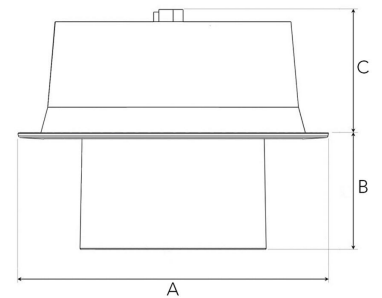

FLEXO 4000, 930 (BBBL), MEDIUM, GREY

- ✓ Techo moderno, minimalista y de aspecto limpio
- ✓ Disponible en varios paquetes de lúmenes
- ✓ Instalación sin herramientas
- ✓ Disponible en blanco, negro y gris
- ✓ Inclínable y giratorio

TECHNICAL SPECIFICATION

Product Code	306-511-30
Colour	Grey
Control	On/off
CRI light colour	930 (BBBL)
Delivered lumen output lm	3766
Driver	Stand alone, included
EEL	E
Light distribution	Medium
Lightsource	LED COB
Mains input voltage	220-240 V
Measurements A	176
Measurements B	65
Measurements C	70
Mounting	Recessed
Position	360°/60°
Lifetime	L80 B10, 50.000h
Protection	IP 20, class III
Sawing instructions diameter	Ø165
Start Time	Instant
System power W	30,1
Unit	mm
Weight	0,9

A= 176mm, B= 65mm, C= 70mm

Spot		Medium		Flood		Wide Flood	
14°		27°		38°		56°	
m	ø	m	ø	m	ø	m	ø
1.0	0.25	1.0	0.48	1.0	0.69	1.0	1.07
2.0	0.49	2.0	0.95	2.0	1.39	2.0	2.14
3.0	0.74	3.0	1.43	3.0	2.08	3.0	3.22

165mm