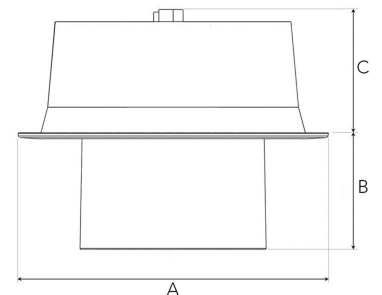

# FLEXO 4000, 930 (BBBL), MEDIUM, GREY

- ✓ Techo moderno, minimalista y de aspecto limpio
- ✓ Disponible en varios paquetes de lúmenes
- ✓ Instalación sin herramientas
- ✓ Disponible en blanco, negro y gris
- ✓ Inclínable y giratorio

## TECHNICAL SPECIFICATION

Product Code	306-511-30
Colour	Grey
Control	On/off
CRI light colour	930 (BBBL)
Delivered lumen output lm	3766
Driver	Stand alone, included
EEL	E
Light distribution	Medium
Lightsource	LED COB
Mains input voltage	220-240 V
Measurements A	176
Measurements B	65
Measurements C	70
Mounting	Recessed
Position	360°/60°
Lifetime	L80 B10, 50.000h
Protection	IP 20, class III
Sawing instructions diameter	Ø165
Start Time	Instant
System power W	30,1
Unit	mm
Weight	0,9

A= 176mm, B= 65mm, C= 70mm

Spot		Medium		Flood		Wide Flood	
14°		27°		38°		56°	
m	ø	m	ø	m	ø	m	ø
1.0	0.25	1.0	0.48	1.0	0.69	1.0	1.07
2.0	0.49	2.0	0.95	2.0	1.39	2.0	2.14
3.0	0.74	3.0	1.43	3.0	2.08	3.0	3.22

165mm