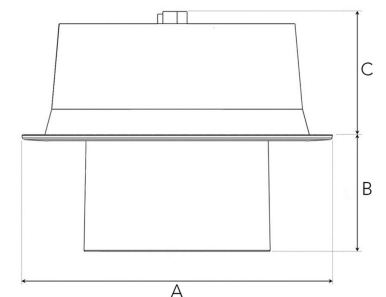

# FLEXO 4000, 930 (BBBL), MEDIUM, BLACK

ITAB

- ✓ Techo moderno, minimalista y de aspecto limpio
- ✓ Disponible en varios paquetes de lúmenes
- ✓ Instalación sin herramientas
- ✓ Disponible en blanco, negro y gris
- ✓ Inclinable y giratorio

## TECHNICAL SPECIFICATION

Product Code	306-511-20
Colour	Black
Control	On/off
CRI light colour	930 (BBBL)
Delivered lumen output lm	3766
Driver	Stand alone, included
EEL	E
Light distribution	Medium
Lightsource	LED COB
Mains input voltage	220-240 V
Measurements A	176
Measurements B	65
Measurements C	70
Mounting	Recessed
Position	360°/60°
Lifetime	L80 B10, 50.000h
Protection	IP 20, class III
Sawing instructions diameter	Ø165
Start Time	Instant
System power W	30,1
Unit	mm
Weight	0,9

A= 176mm, B= 65mm, C= 70mm

Spot		Medium		Flood		Wide Flood	
14°		27°		38°		56°	
m	ø	m	ø	m	ø	m	ø
1.0	0.25	1.0	0.48	1.0	0.69	1.0	1.07
2.0	0.49	2.0	0.95	2.0	1.39	2.0	2.14
3.0	0.74	3.0	1.43	3.0	2.08	3.0	3.22

165mm