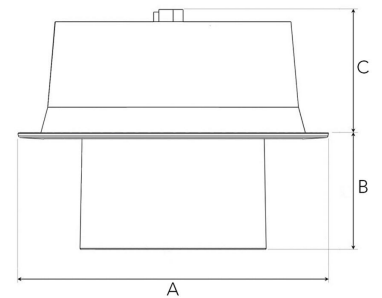

FLEXO 4000, 930 (BBBL), MEDIUM, BLACK

- ✓ Techo moderno, minimalista y de aspecto limpio
- ✓ Disponible en varios paquetes de lúmenes
- ✓ Instalación sin herramientas
- ✓ Disponible en blanco, negro y gris
- ✓ Inclínable y giratorio

TECHNICAL SPECIFICATION

Product Code	306-511-20
Colour	Black
Control	On/off
CRI light colour	930 (BBBL)
Delivered lumen output lm	3766
Driver	Stand alone, included
EEL	E
Light distribution	Medium
Lightsource	LED COB
Mains input voltage	220-240 V
Measurements A	176
Measurements B	65
Measurements C	70
Mounting	Recessed
Position	360°/60°
Lifetime	L80 B10, 50.000h
Protection	IP 20, class III
Sawing instructions diameter	Ø165
Start Time	Instant
System power W	30,1
Unit	mm
Weight	0,9

A= 176mm, B= 65mm, C= 70mm

Spot		Medium		Flood		Wide Flood	
14°		27°		38°		56°	
m	ø	m	ø	m	ø	m	ø
1.0	0.25	1.0	0.48	1.0	0.69	1.0	1.07
2.0	0.49	2.0	0.95	2.0	1.39	2.0	2.14
3.0	0.74	3.0	1.43	3.0	2.08	3.0	3.22

165mm