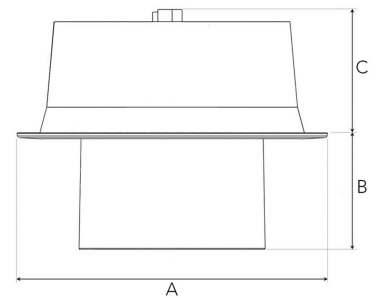

# FLEXO 4000, 930 (BBBL), MEDIUM, WHITE

- ✓ Techo moderno, minimalista y de aspecto limpio
- ✓ Disponible en varios paquetes de lúmenes
- ✓ Instalación sin herramientas
- ✓ Disponible en blanco, negro y gris
- ✓ Inclínable y giratorio

## TECHNICAL SPECIFICATION

Product Code	306-511-10
Colour	White
Control	On/off
CRI light colour	930 (BBBL)
Delivered lumen output lm	3766
Driver	Stand alone, included
EEL	E
Light distribution	Medium
Lightsource	LED COB
Mains input voltage	220-240 V
Measurements A	176
Measurements B	65
Measurements C	70
Mounting	Recessed
Position	360°/60°
Lifetime	L80 B10, 50.000h
Protection	IP 20, class III
Sawing instructions diameter	Ø165
Start Time	Instant
System power W	30,1
Unit	mm
Weight	0,9

A= 176mm, B= 65mm, C= 70mm

Spot		Medium		Flood		Wide Flood	
14°		27°		38°		56°	
m	ø	m	ø	m	ø	m	ø
1.0	0.25	1.0	0.48	1.0	0.69	1.0	1.07
2.0	0.49	2.0	0.95	2.0	1.39	2.0	2.14
3.0	0.74	3.0	1.43	3.0	2.08	3.0	3.22

165mm