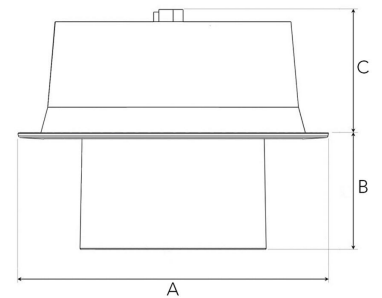

# FLEXO 4000, 930 (BBBL), MEDIUM, WHITE

- ✓ Techo moderno, minimalista y de aspecto limpio
- ✓ Disponible en varios paquetes de lúmenes
- ✓ Instalación sin herramientas
- ✓ Disponible en blanco, negro y gris
- ✓ Inclínable y giratorio

## TECHNICAL SPECIFICATION

Product Code	306-511-10
Colour	White
Control	On/off
CRI light colour	930 (BBBL)
Delivered lumen output lm	3766
Driver	Stand alone, included
EEL	E
Light distribution	Medium
Lightsource	LED COB
Mains input voltage	220-240 V
Measurements A	176
Measurements B	65
Measurements C	70
Mounting	Recessed
Position	360°/60°
Lifetime	L80 B10, 50.000h
Protection	IP 20, class III
Sawing instructions diameter	Ø165
Start Time	Instant
System power W	30,1
Unit	mm
Weight	0,9

A= 176mm, B= 65mm, C= 70mm

Spot		Medium		Flood		Wide Flood	
14°		27°		38°		56°	
m	ø	m	ø	m	ø	m	ø
1.0	0.25	1.0	0.48	1.0	0.69	1.0	1.07
2.0	0.49	2.0	0.95	2.0	1.39	2.0	2.14
3.0	0.74	3.0	1.43	3.0	2.08	3.0	3.22

165mm