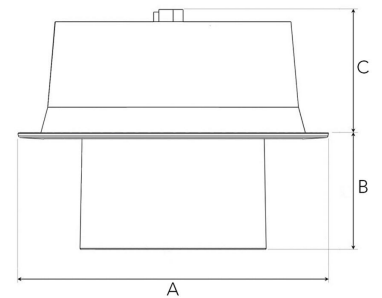

TECHNICAL SPECIFICATION

Product Code	306-501-30
Colour	Grey
Control	On/off
CRI light colour	930 (BBBL)
Delivered lumen output lm	2841
Driver	Stand alone, included
EEL	E
Light distribution	Medium
Lightsource	LED COB
Mains input voltage	220-240 V
Measurements A	176
Measurements B	65
Measurements C	70
Mounting	Recessed
Position	360°/60°
Lifetime	L80 B10, 50.000h
Protection	IP 20, class III
Sawing instructions diameter	Ø165
Start Time	Instant
System power W	21,6
Unit	mm
Weight	0,9

A= 176mm, B= 65mm, C= 70mm

Spot		Medium		Flood		Wide Flood	
14°		27°		38°		56°	
m	ø	m	ø	m	ø	m	ø
1.0	0.25	1.0	0.48	1.0	0.69	1.0	1.07
2.0	0.49	2.0	0.95	2.0	1.39	2.0	2.14
3.0	0.74	3.0	1.43	3.0	2.08	3.0	3.22

165mm