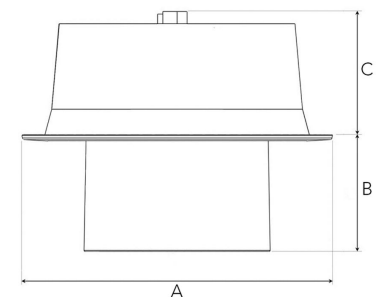

FLEXO 3000, 930 (BBBL), MEDIUM, BLACK

ITAB

- ✓ Techo moderno, minimalista y de aspecto limpio
- ✓ Disponible en varios paquetes de lúmenes
- ✓ Instalación sin herramientas
- ✓ Disponible en blanco, negro y gris
- ✓ Inclínable y giratorio

TECHNICAL SPECIFICATION

Product Code	306-501-20
Colour	Black
Control	On/off
CRI light colour	930 (BBBL)
Delivered lumen output lm	2841
Driver	Stand alone, included
EEL	E
Light distribution	Medium
Lightsource	LED COB
Mains input voltage	220-240 V
Measurements A	176
Measurements B	65
Measurements C	70
Mounting	Recessed
Position	360°/60°
Lifetime	L80 B10, 50.000h
Protection	IP 20, class III
Sawing instructions diameter	Ø165
Start Time	Instant
System power W	21,6
Unit	mm
Weight	0,9

A= 176mm, B= 65mm, C= 70mm

Spot		Medium		Flood		Wide Flood	
14°		27°		38°		56°	
m	ø	m	ø	m	ø	m	ø
1.0	0.25	1.0	0.48	1.0	0.69	1.0	1.07
2.0	0.49	2.0	0.95	2.0	1.39	2.0	2.14
3.0	0.74	3.0	1.43	3.0	2.08	3.0	3.22

165mm